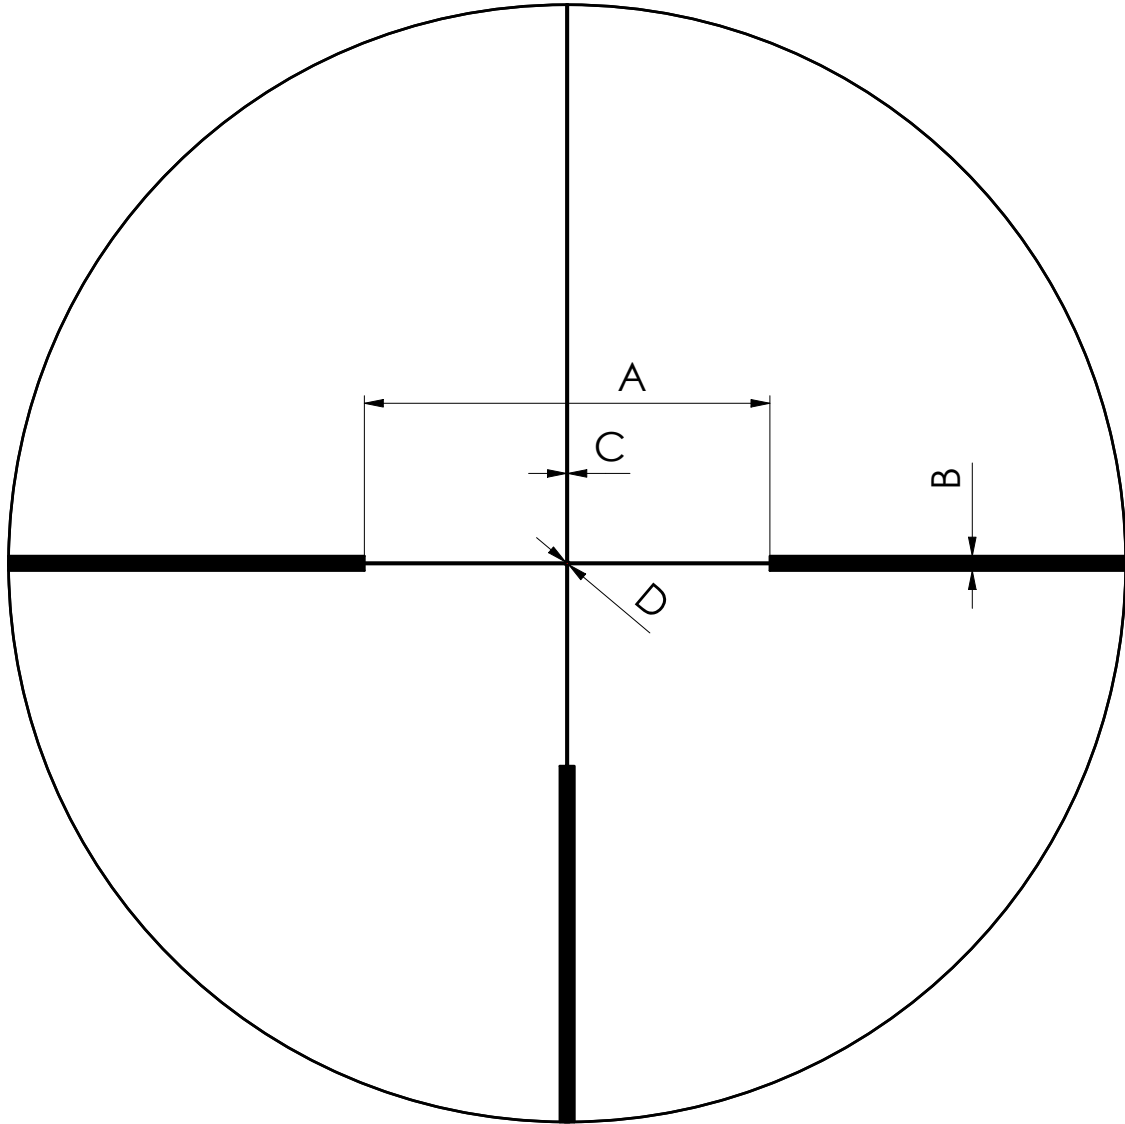

scope	3-12x54 POLAR	scope type	54/56	focal plane	SFP
model	Schmidt-Bender-Datasheet-D7-SFP-3-12x54-Polar				

All rights reserved by Schmidt & Bender GmbH & Co. KG. No reproduction, distribution or unauthorized use of this document or any information contained herein may be made without the expressed written permission of Schmidt & Bender GmbH & Co. KG or its assignees.

D7

scope	3-12x54 POLAR	scope type	54/56	focal plane	SFP
model	Schmidt-Bender-Datasheet-D7-SFP-3-12x54-Polar				

All rights reserved by Schmidt & Bender GmbH & Co. KG. No reproduction, distribution or unauthorized use of this document or any information contained herein may be made without the expressed written permission of Schmidt & Bender GmbH & Co. KG or its assignees.