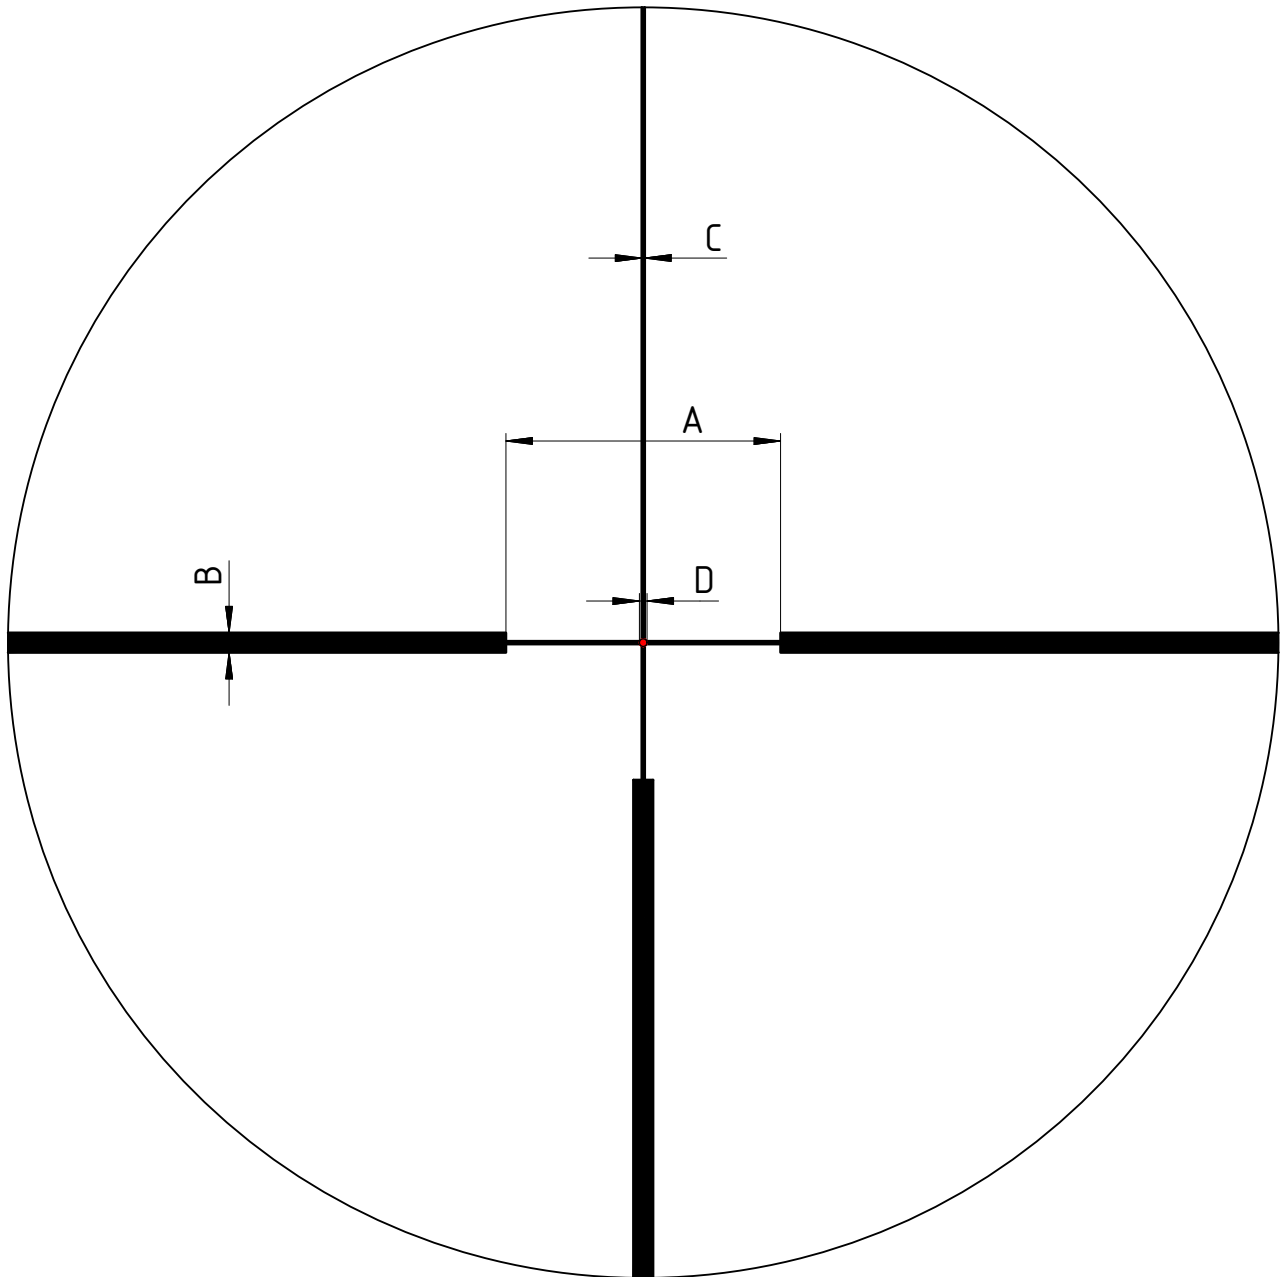

scope	1-8x24 EXOS	scope type	80	focal plane	SFP
model	Schmidt-Bender-Datasheet-FD4-SFP-1-8x24-Exos				

All rights reserved by Schmidt & Bender GmbH & Co. KG. No reproduction, distribution or unauthorized use of this document or any information contained herein may be made without the expressed written permission of Schmidt & Bender GmbH & Co. KG or its assignees.

coverages

unit	A	B	C	D	mag.
cm/100m	553.8	39.6	5.9	15.4	1x
inch/100yrd	199.4	14.2	2.1	5.5	1x
mrاد	55.4	4	0.6	1.5	1x
cm/100m	140	10	1.5	3.9	4x
inch/100yrd	50.4	3.6	0.5	1.4	4x
mrاد	14	1	0.2	0.4	4x
cm/100m	70	5	0.8	1.9	8x
inch/100yrd	25.2	1.8	0.3	0.7	8x
mrاد	7	0.5	0.1	0.2	8x