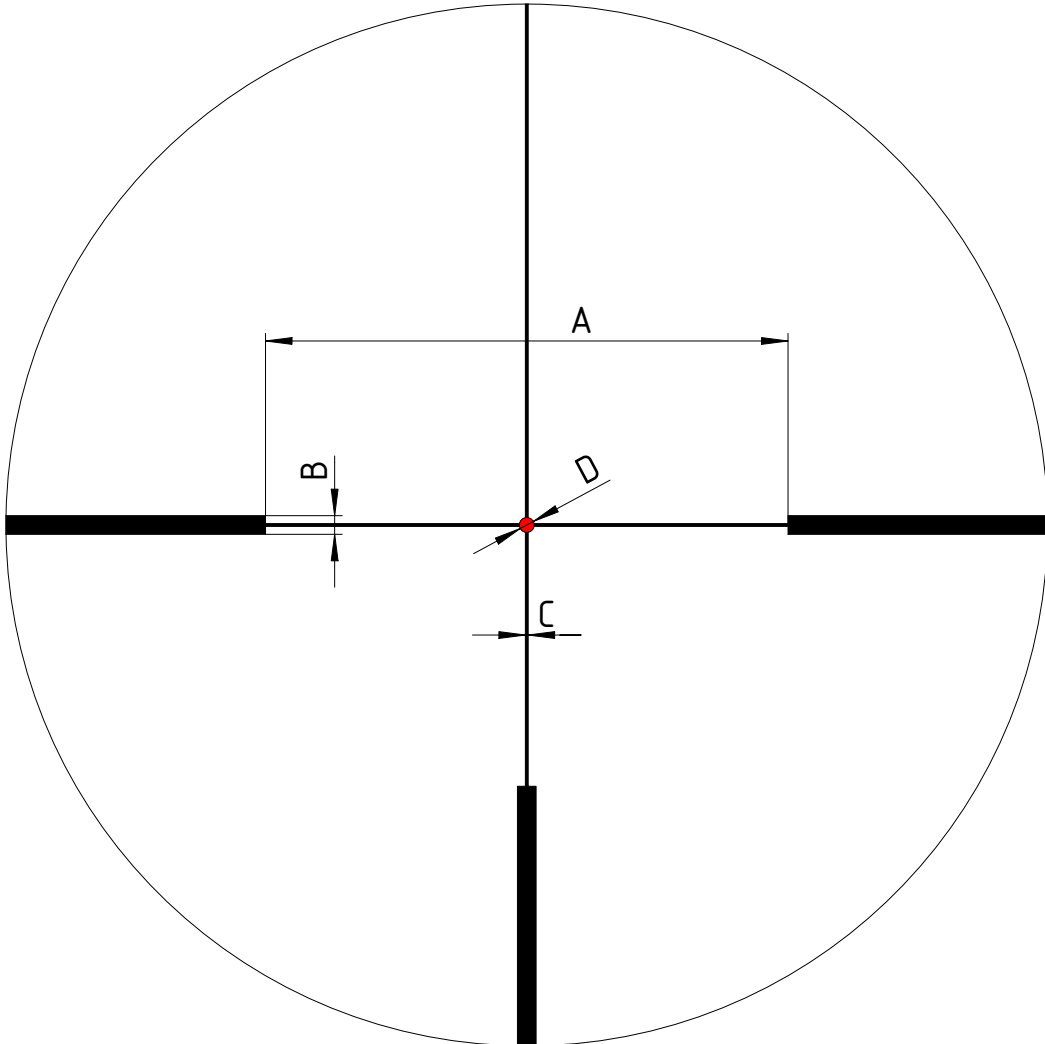

scope	1,1-5x24 Stratos	scope type	59	focal plane	SFP
model	Schmidt-Bender-Datasheet-FD7-SFP-1,1-5x24 Stratos				

All rights reserved by Schmidt & Bender GmbH & Co. KG. No reproduction, distribution or unauthorized use of this document or any information contained herein may be made without the expressed written permission of Schmidt & Bender GmbH & Co. KG or its assignees.

coverages

unit	A	B	C	D	magnif.
cm/100m	686	24.5	3.7	19.6	1x
in/100yd	247.05	8.82	1.32	7.07	1x
mrاد	68.6	2.45	0.37	1.96	1x
cm/100m	137	4.9	0.7	4	5x
in/100yd	49.41	1.76	0.26	1.41	5x
mrاد	13.7	0.49	0.07	0.4	5x
cm/100m	229	8.2	1.2	6.5	3x
in/100yd	82.35	2.94	0.44	2.36	3x
mrاد	22.9	0.82	0.12	0.65	3x