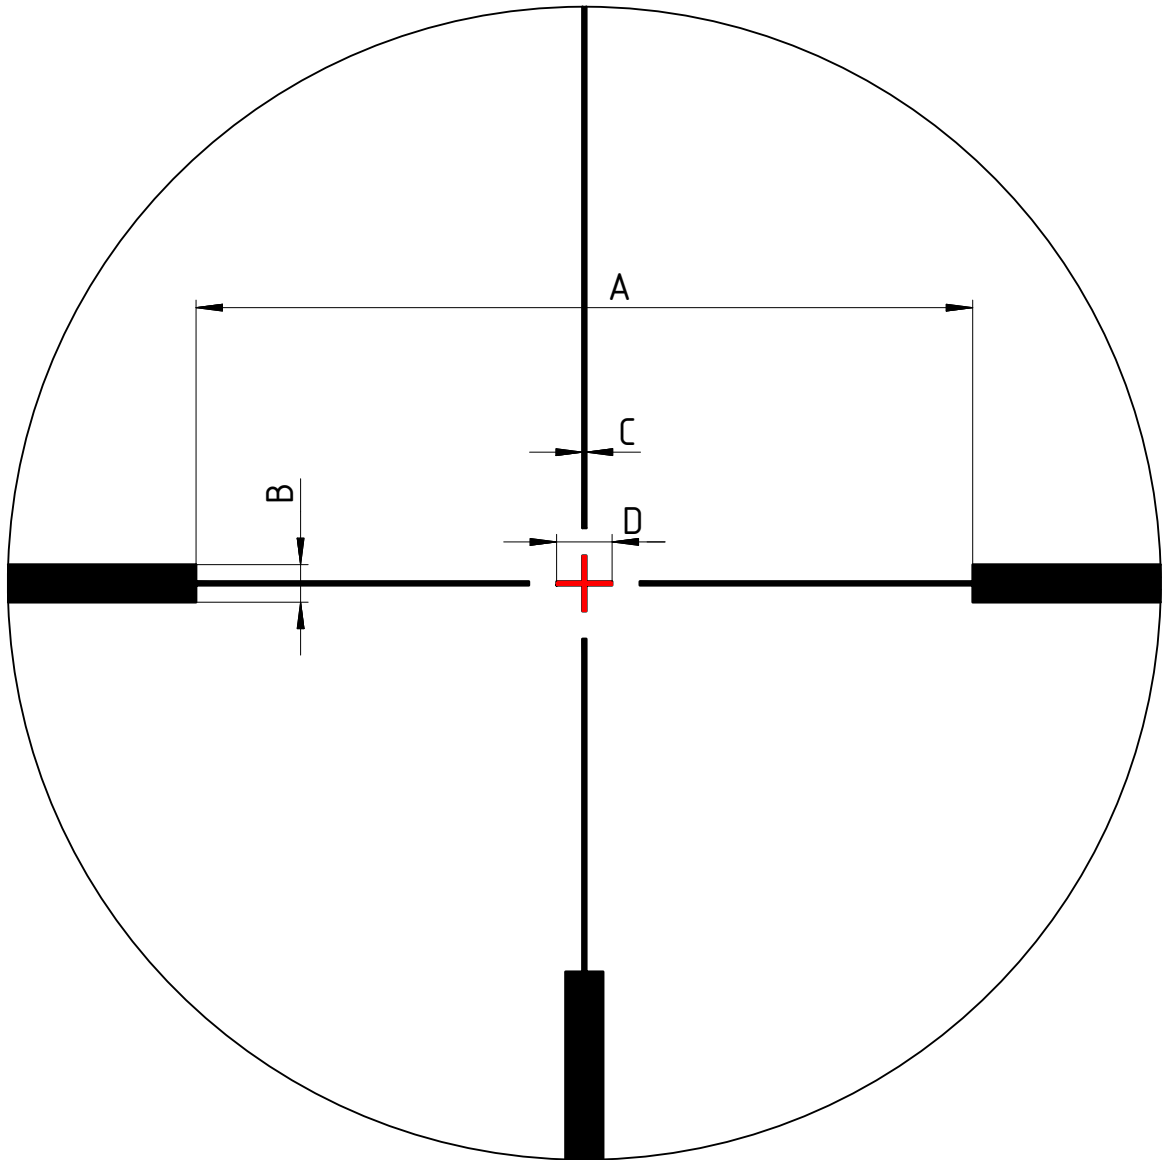

coverages

unit	A	B	C	D
cm/100m	115	5.6	0.56	8.2
in/100yd	41.5	2.01	0.2	2.96
mrad	11.53	0.56	0.06	0.82

scope	3-12x54 Polar	scope type	54	focal plane	FFP
model	Schmidt-Bender-Datasheet-L7-FFP-3-12x54 Polar				