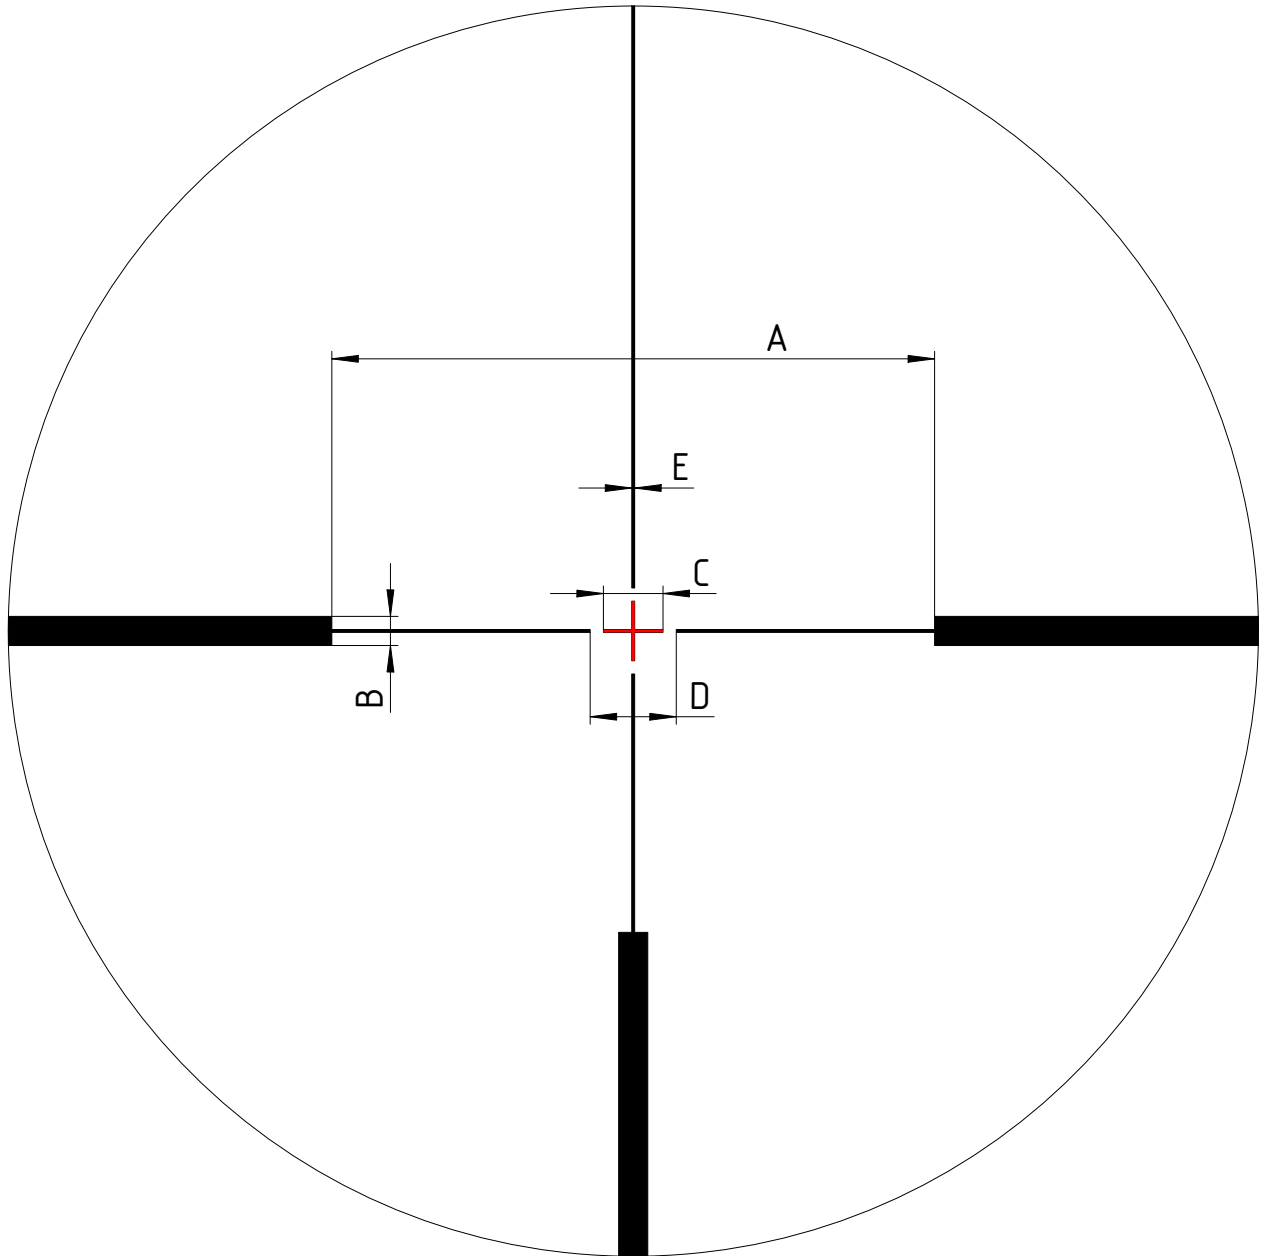

scope	2,5-10x56 Klassik	scope type	42	focal plane	FFP
model	Schmidt-Bender-Datasheet-L7-fein-FFP-2,5-10x56 Klassik				

All rights reserved by Schmidt & Bender GmbH & Co. KG. No reproduction, distribution or unauthorized use of this document or any information contained herein may be made without the expressed written permission of Schmidt & Bender GmbH & Co. KG or its assignees.

L7 fein

scope	2,5-10x56 Klassik	scope type	42	focal plane	FFP
model	Schmidt-Bender-Datasheet-L7-fein-FFP-2,5-10x56 Klassik				

All rights reserved by Schmidt & Bender GmbH & Co. KG. No reproduction, distribution or unauthorized use of this document or any information contained herein may be made without the expressed written permission of Schmidt & Bender GmbH & Co. KG or its assignees.

coverages

unit	A	B	C	D	E
cm/100m	140	6.77	13.85	20	0.68
in/100yd	50.4	2.44	4.99	7.2	0.24
mrاد	14	0.68	1.39	2	0.07

scope	2,5-10x56 Klassik	scope type	42	focal plane	FFP
model	Schmidt-Bender-Datasheet-L7-fein-FFP-2,5-10x56 Klassik				

field of view at lowest magnification

field of view at highest magnification