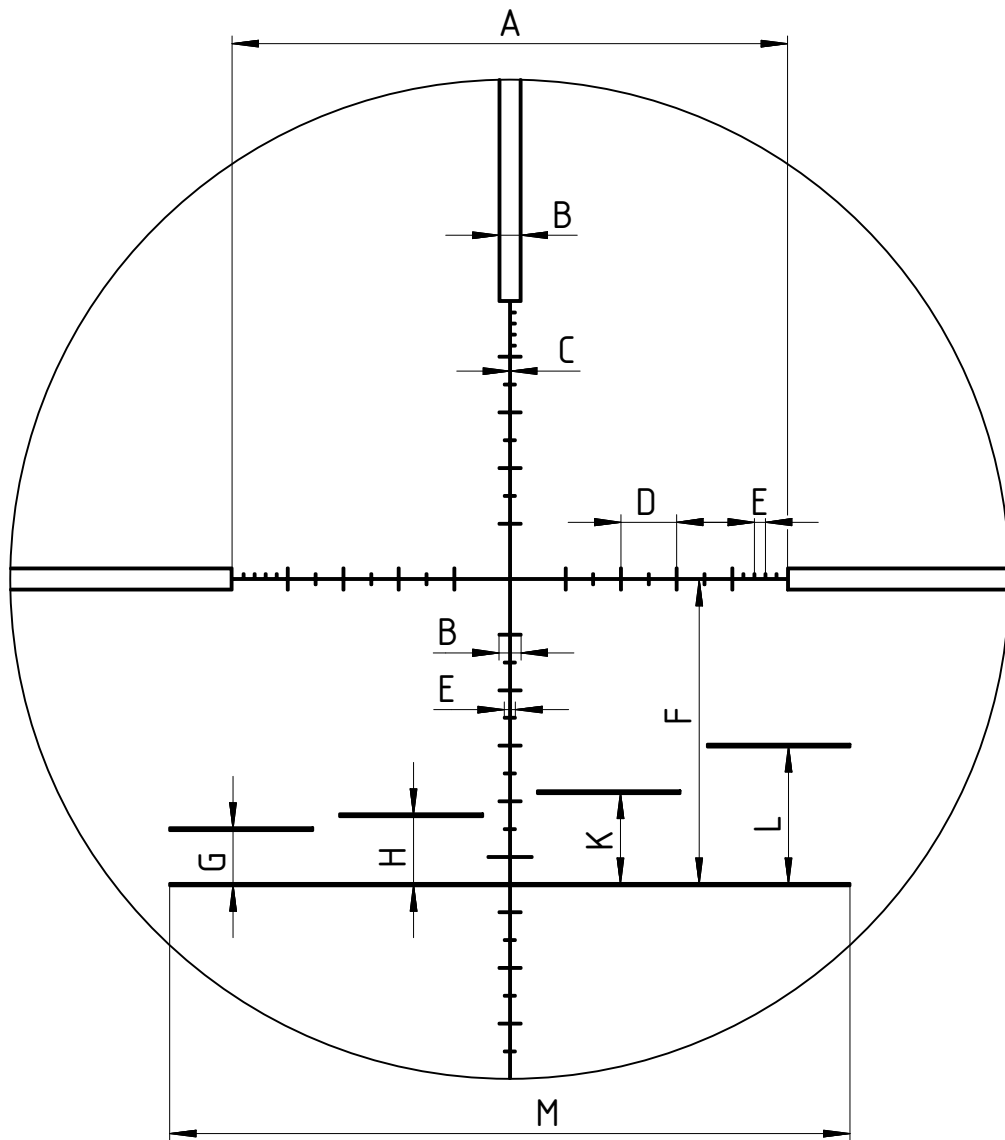

scope	12-50x56 P4F	scope type	78	focal plane	SFP
model	Schmidt-Bender-Datasheet-P4F-SFP-12-50x56 P4F				

All rights reserved by Schmidt & Bender GmbH & Co. KG. No reproduction, distribution or unauthorized use of this document or any information contained herein may be made without the expressed written permission of Schmidt & Bender GmbH & Co. KG or its assignees.

coverages

unit	A	B	C	D	E	F	G	H	K	L	M	magn.
cm/100m	50	2	0.1	5	1	27.5	5	6.2	8.3	12.5	61.2	50x
in/100yd	18	0.7	0	1.8	0.4	9.9	1.8	2.3	3	4.5	22	50x
mrad	5	0.2	0	0.5	0.1	2.8	0.5	0.6	0.8	1.3	6.1	50x
cm/100m	100	4	0.2	10	2	55	10	12.5	16.7	25	122.4	25x
in/100yd	36	1.4	0.1	3.6	0.7	19.8	3.6	4.5	6	9	44.1	25x
mrad	10	0.4	0	1	0.2	5.5	1	1.3	1.7	2.5	12.2	25x
cm/100m	208	8.3	0.4	20.8	4.2	114.5	20.8	26	34.7	52	254.9	12x
in/100yd	75	3	0.1	7.5	1.5	41.2	7.5	9.4	12.5	18.7	91.8	12x
mrad	21	0.8	0	2.1	0.4	11.5	2.1	2.6	3.5	5.2	25.5	12x