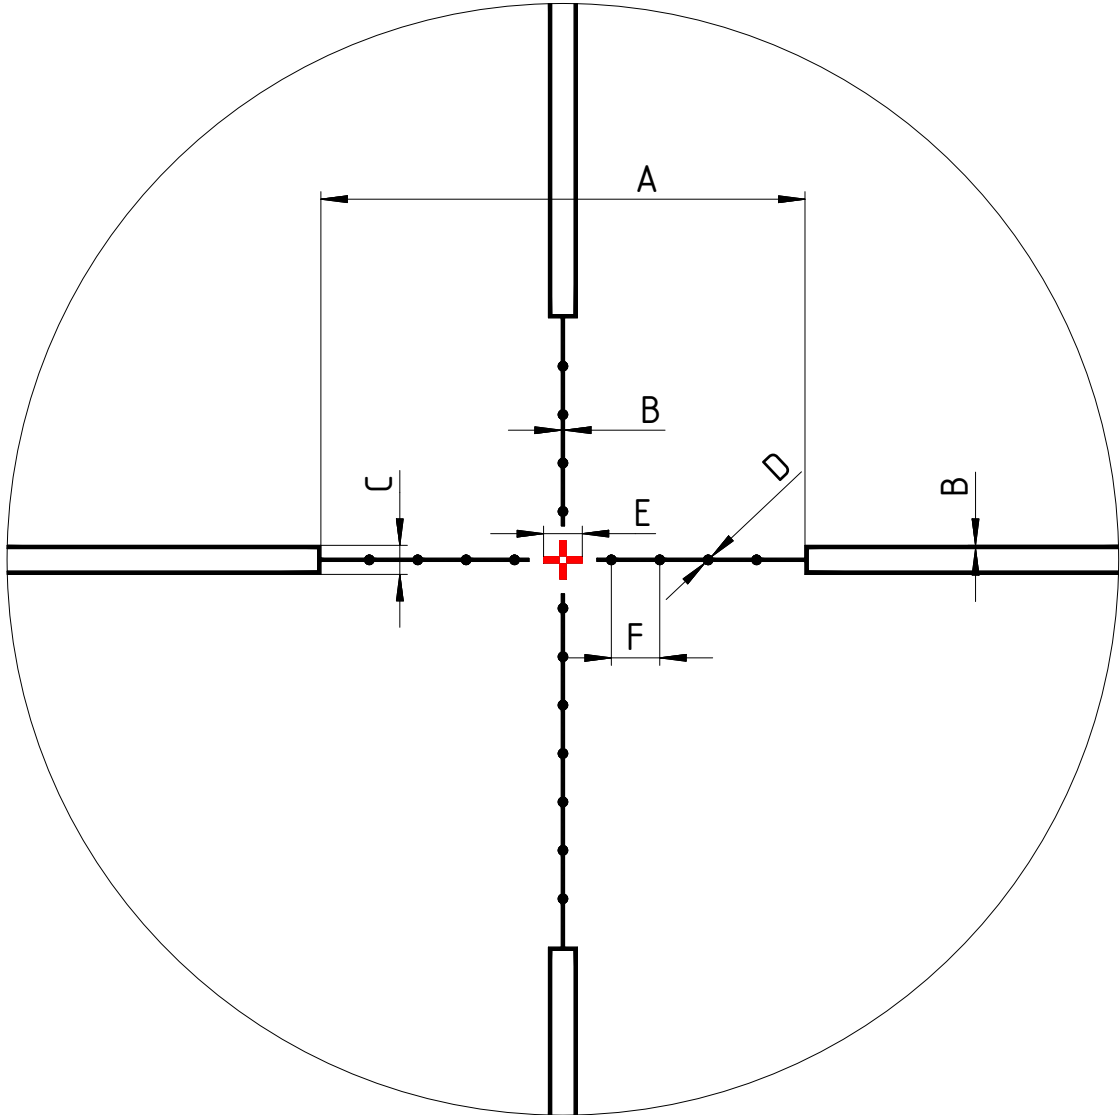

SCHMIDT  BENDER
GmbH & Co. KG
Am Grossacker 42
D-35444 Biebertal - Germany
tel. +49(0)6409/ 8115-0
fax. +49(0)6409/ 8115-11

reticle - data sheet
MilDot CC

page 1 of 3

revision 00

scope	1-8x24 PM II ShortDot Dual CC	scope type	83	focal plane	
model	Schmidt-Bender-Datasheet-MilDot CC-FFP-1-8x24 PMII Short Dot-Dual CC				

MilDot CC

scope	1-8x24 PM II ShortDot Dual CC	scope type	83	focal plane	
model	Schmidt-Bender-Datasheet-MilDot CC-FFP-1-8x24 PMII Short Dot-Dual CC				

All rights reserved by Schmidt & Bender GmbH & Co. KG. No reproduction, distribution or unauthorized use of this document or any information contained herein may be made without the expressed written permission of Schmidt & Bender GmbH & Co. KG or its assignees.

coverages

unit	A	B	C	D	E	F
cm/100m	100	0.68	6	2	8	10
in/100yd	36	0.24	2.16	0.72	2.88	3.6
mrad	10	0.07	0.6	0.2	0.8	1

scope	1-8x24 PM II ShortDot Dual CC	scope type	83	focal plane	
model	Schmidt-Bender-Datasheet-MilDot CC-FFP-1-8x24 PMII Short Dot-Dual CC				