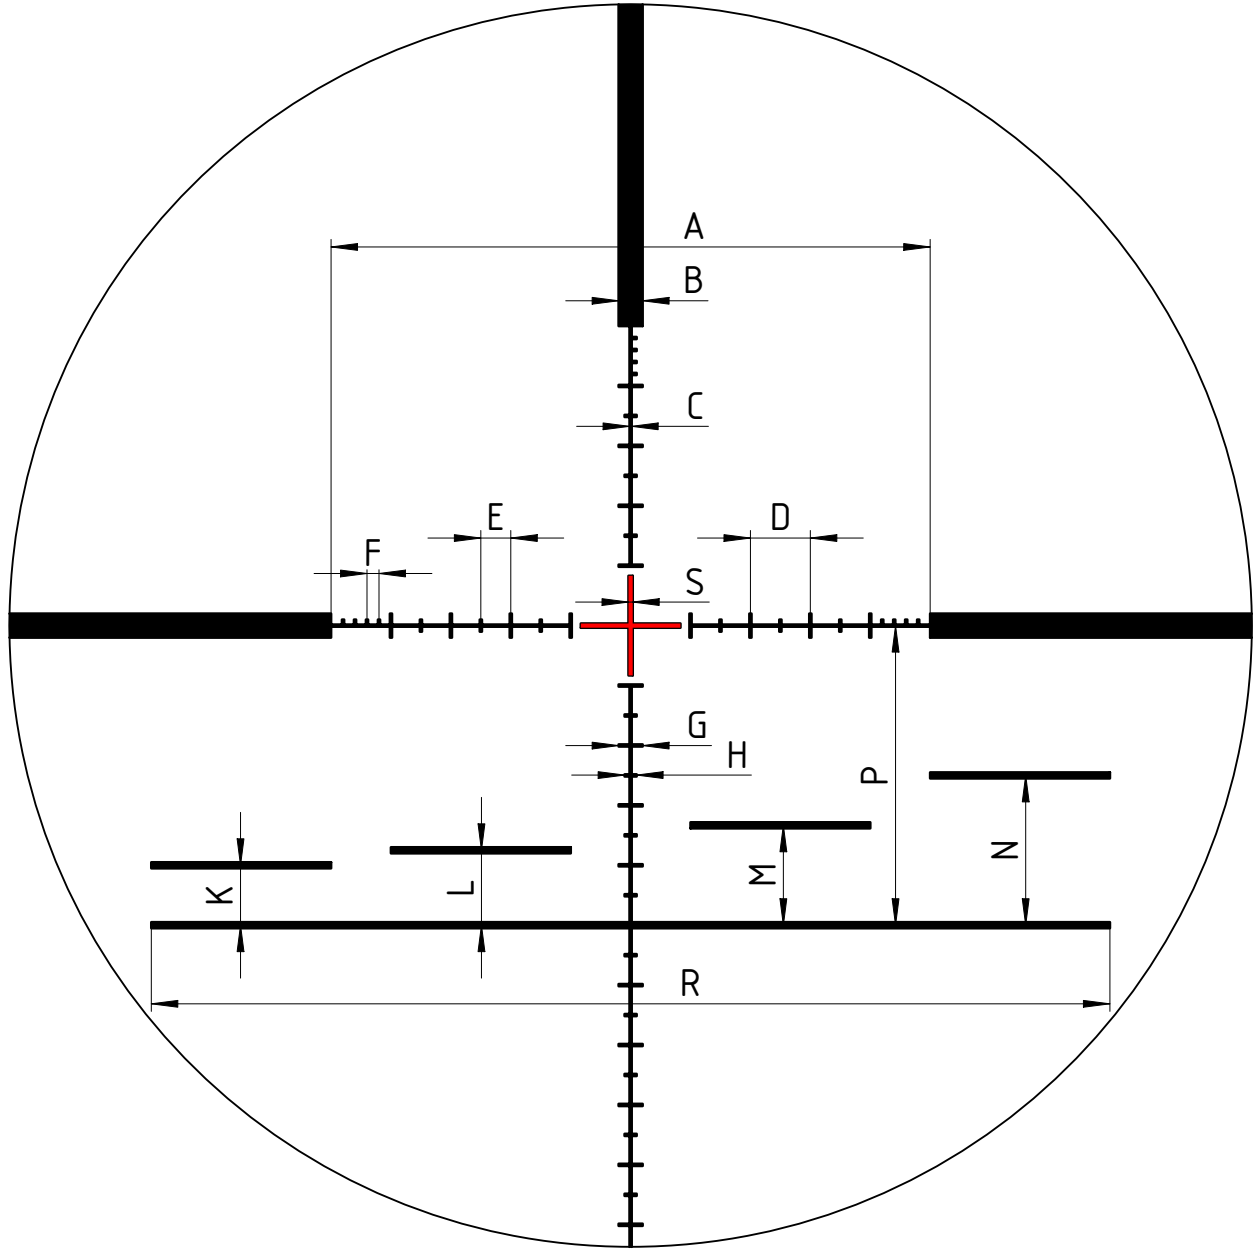

scope	4-16x56 PMII Ultra Bright	scope type	71	focal plane	FFP
model	Schmidt-Bender-Datasheet-P4FL-FFP-4-16x56-PMII-Ultra Bright				

All rights reserved by Schmidt & Bender GmbH & Co. KG. No reproduction, distribution or unauthorized use of this document or any information contained herein may be made without the expressed written permission of Schmidt & Bender GmbH & Co. KG or its assignees.

coverages

unit	A	B	C	D	E	F	G	H	K	L	M	N	P	R	S
cm/100m	100	4	0.35	10	5	2	4	20	10	12.5	16.67	25	50	160	0.7
cm/200m												50			
cm/300m											50				
cm/400m										50					
cm/500m									50						
in/100yd	36	1.44	0.13	3.6	1.8	0.72	1.44	0.72	3.6	4.5	6	9	18.05	57.6	0.25
mrاد	10	0.4	0.03	1	0.5	0.2	0.4	0.2	1	1.25	1.67	2.5	5.01	16	0.07