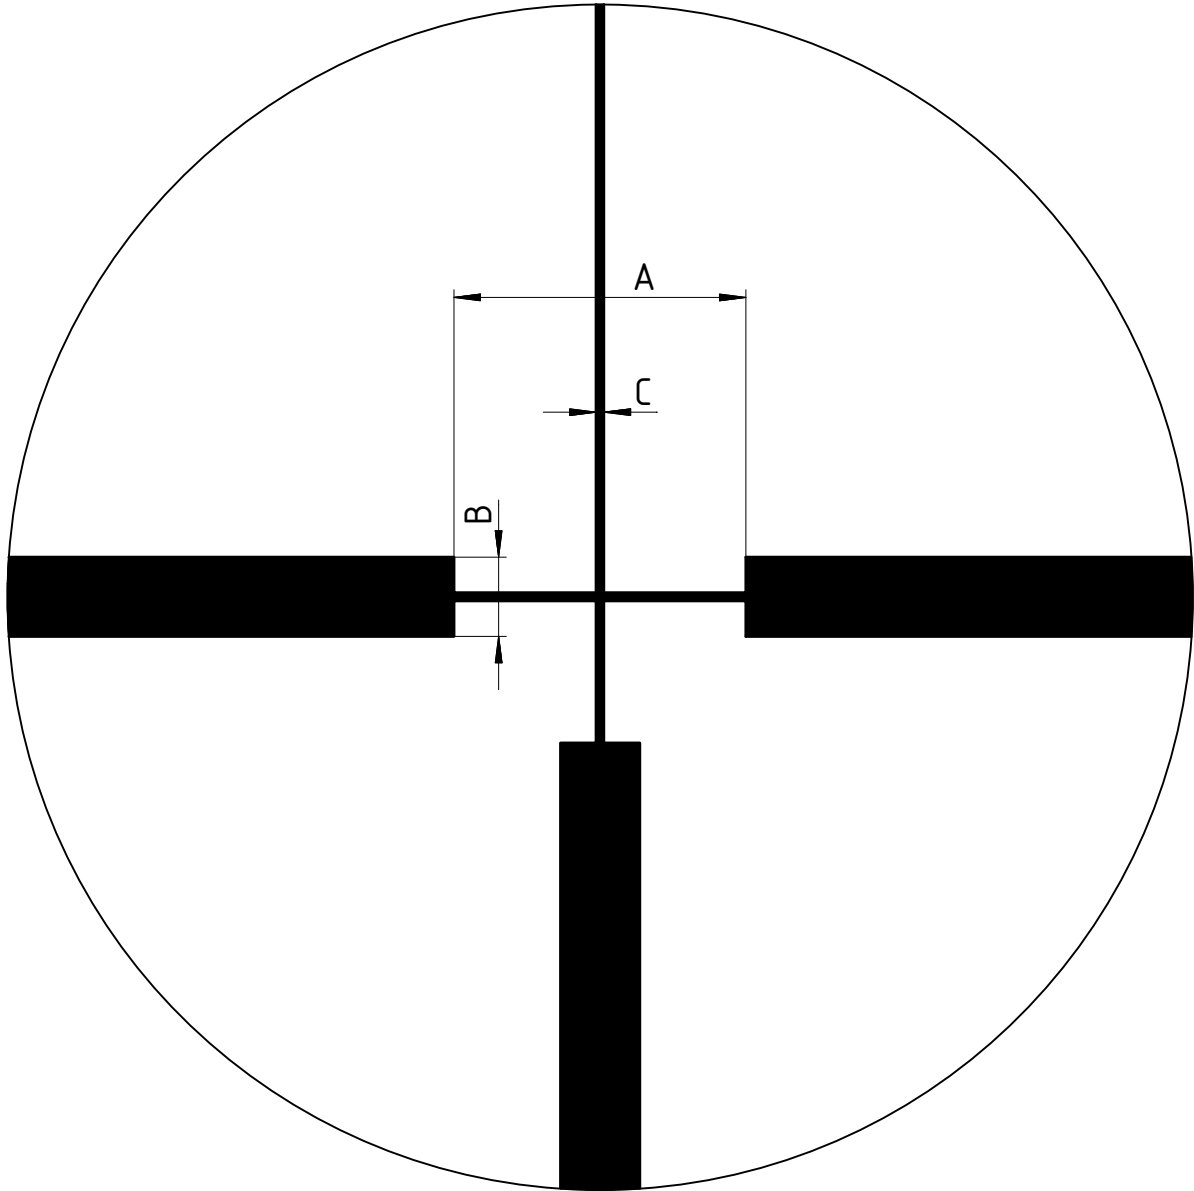

A4

scope	2.5-10x56 Klassik	scope type	42	focal plane	FFP
model	Schmidt-Bender-Datasheet-A4-FFP-2.5-10x56-Klassik				

All rights reserved by Schmidt & Bender GmbH & Co. KG. No reproduction, distribution or unauthorized use of this document or any information contained herein may be made without the expressed written permission of Schmidt & Bender GmbH & Co. KG or its assignees.

field of view at lowest magnification

field of view at highest magnification