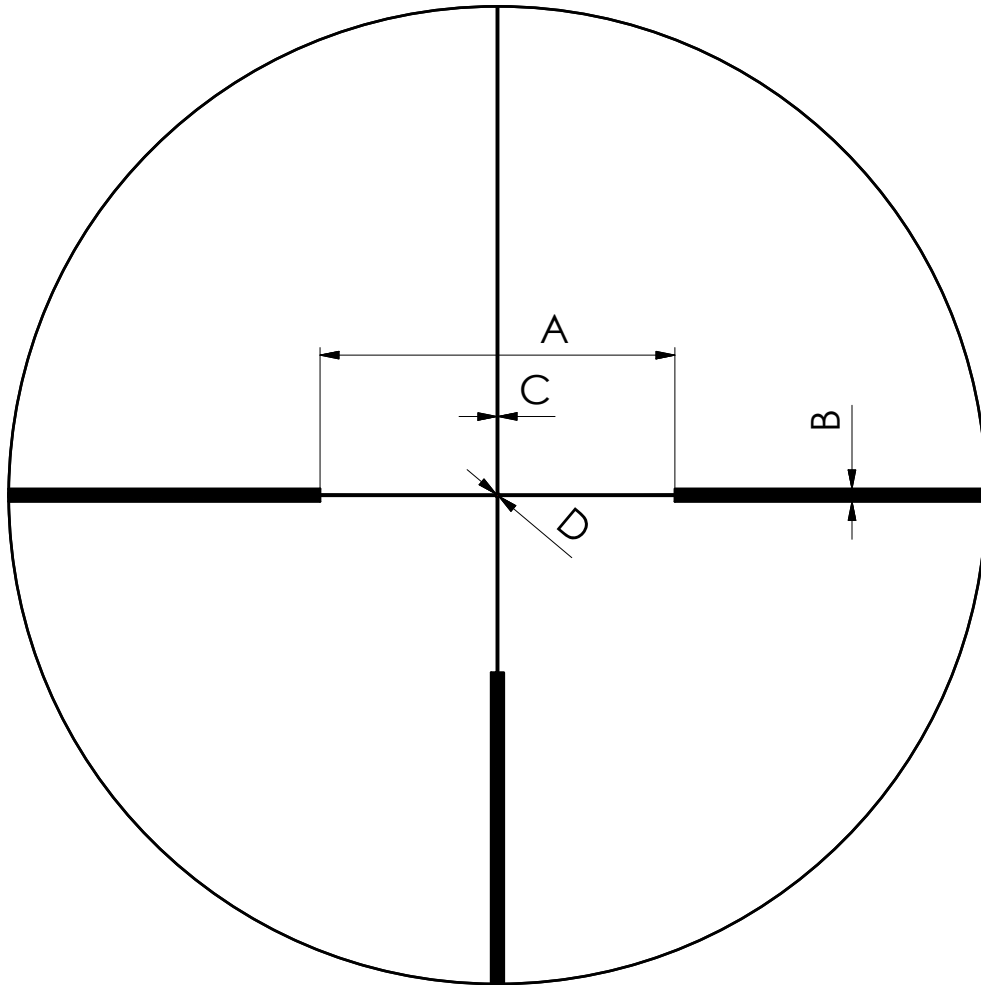

scope	4-16x56 Polar	scope type	55	focal plane	SFP
model	Schmidt-Bender-Datasheet-D7-SFP-4-16x56-Polar				

All rights reserved by Schmidt & Bender GmbH & Co. KG. No reproduction, distribution or unauthorized use of this document or any information contained herein may be made without the expressed written permission of Schmidt & Bender GmbH & Co. KG or its assignees.

D7

scope	4-16x56 Polar	scope type	55	focal plane	SFP
model	Schmidt-Bender-Datasheet-D7-SFP-4-16x56-Polar				

All rights reserved by Schmidt & Bender GmbH & Co. KG. No reproduction, distribution or unauthorized use of this document or any information contained herein may be made without the expressed written permission of Schmidt & Bender GmbH & Co. KG or its assignees.

field of view at all magnification