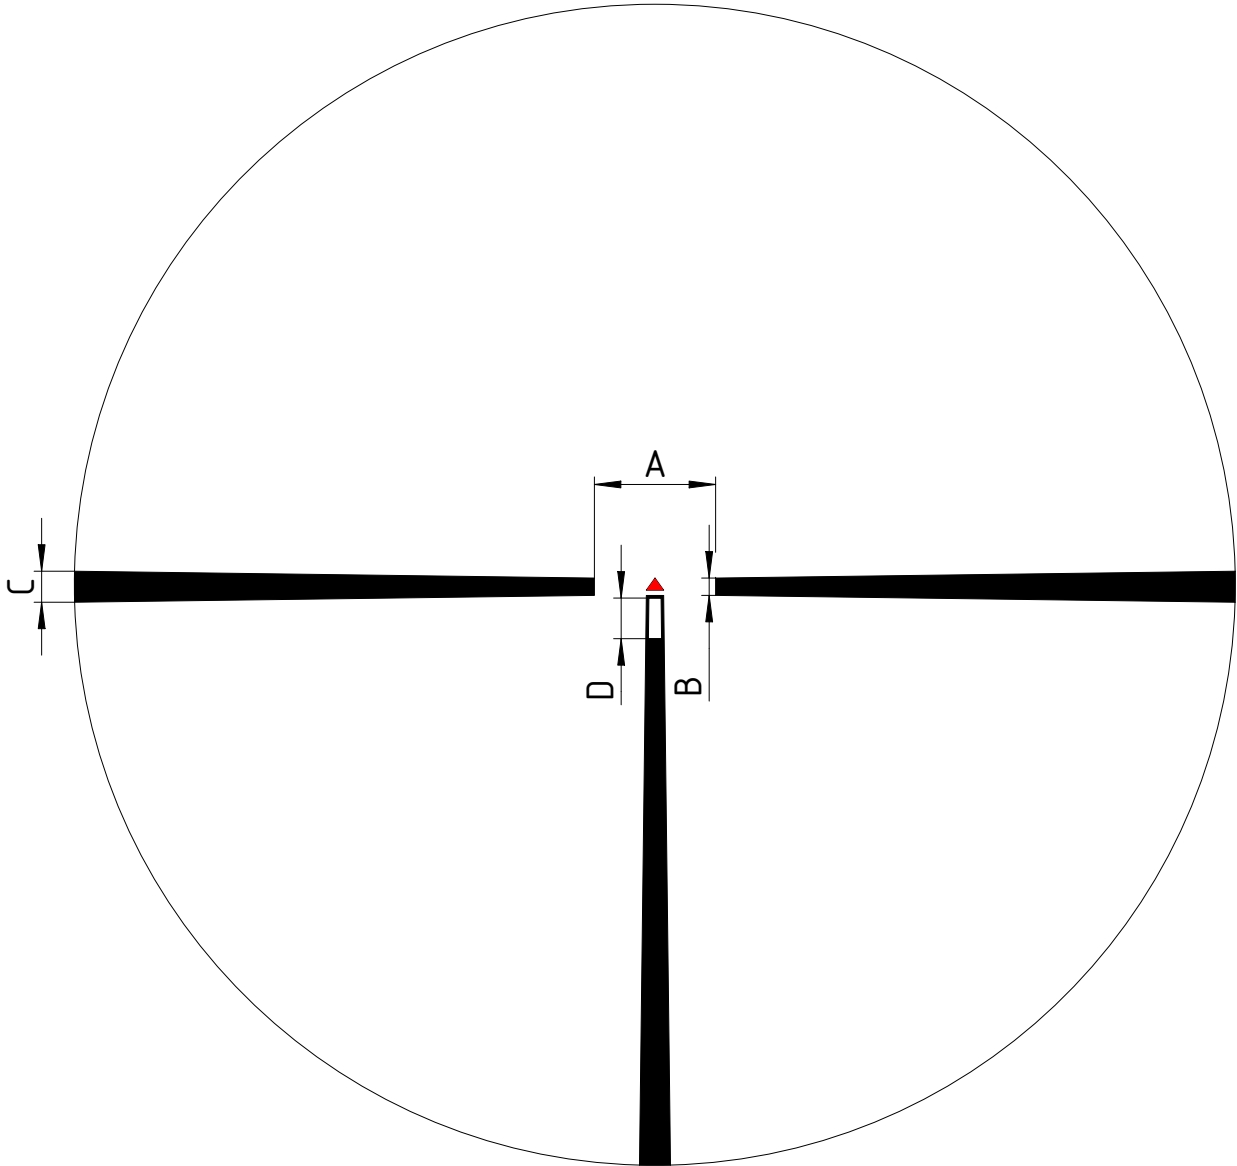

scope	8x56 Klassik	scope type	33	focal plane	FFP
model	Schmidt-Bender-Datasheet-L1-FFP-8x56 Klassik				

All rights reserved by Schmidt & Bender GmbH & Co. KG. No reproduction, distribution or unauthorized use of this document or any information contained herein may be made without the expressed written permission of Schmidt & Bender GmbH & Co. KG or its assignees.

coverages

unit	A	B	C	D
cm/100m	64	9	16	21
in/100yd	23	3.3	6	7.7
mrad	6.4	0.9	1.6	2