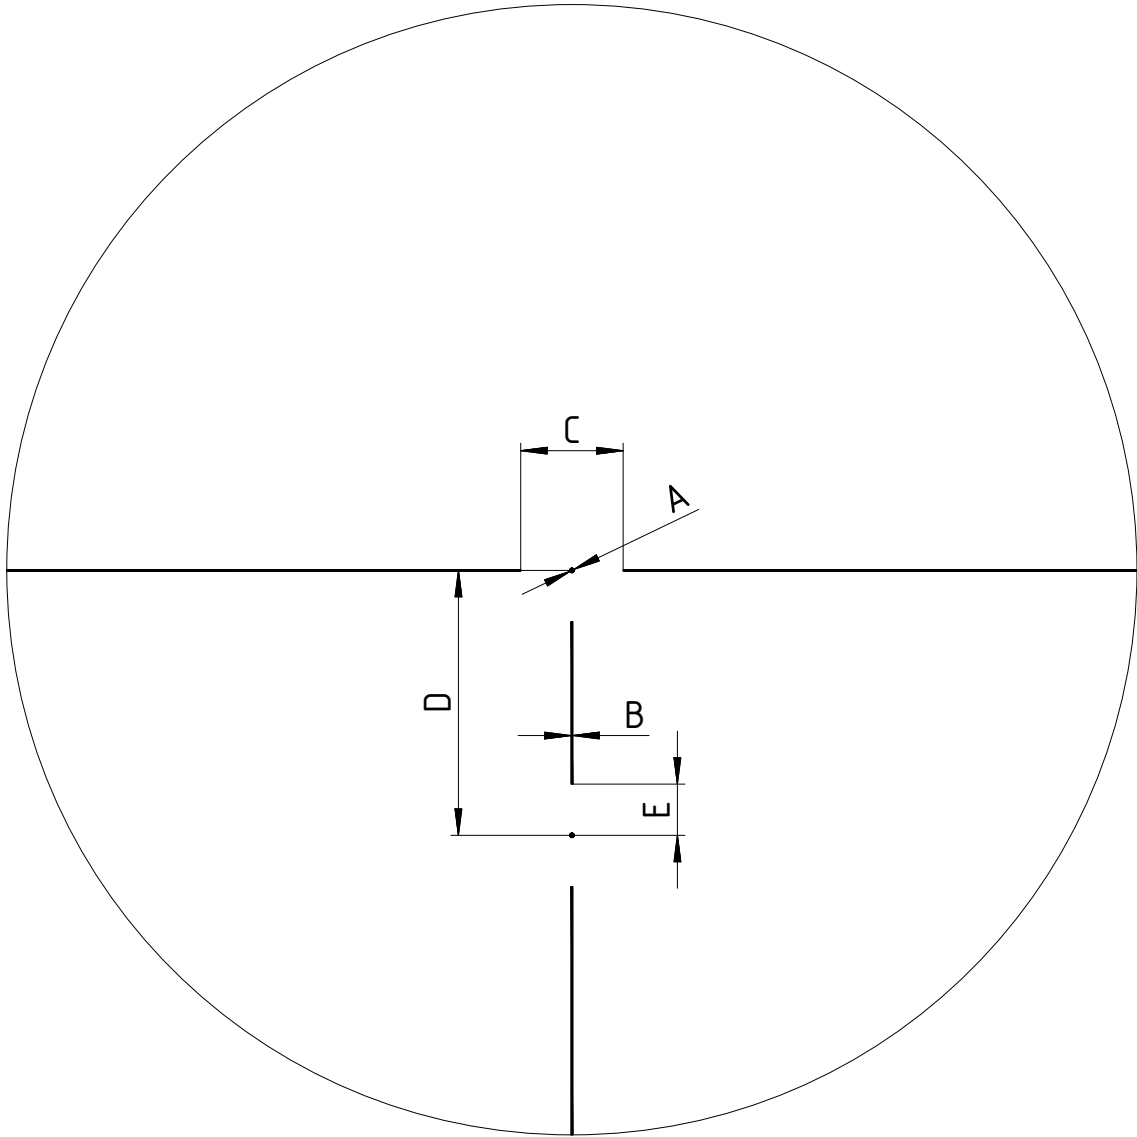

scope	12-50x56 PM II	scope type	78	focal plane	SFP
model	Schmidt-Bender-Datasheet-Sport-SFP-12-50x56-PMII				

All rights reserved by Schmidt & Bender GmbH & Co. KG. No reproduction, distribution or unauthorized use of this document or any information contained herein may be made without the expressed written permission of Schmidt & Bender GmbH & Co. KG or its assignees.

coverages

unit	A	B	C	D	E	magnif.
cm/100m	0.26	0.1	5.8	15	2.9	50
in/100yd	0.09	0.04	2.09	5.4	1.04	50
mrad	0.03	0.01	0.58	1.5	0.29	50
MOA	0.09	0.03	1.99	5.16	1	50
cm/100m	0.51	0.2	11.6	30	5.8	25
in/100yd	0.18	0.07	4.18	10.8	2.09	25
mrad	0.05	0.02	1.16	3	0.58	25
MOA	0.18	0.07	3.99	10.31	1.99	25
cm/100m	1.02	0.4	23.02	59.55	11.51	12
in/100yd	0.37	0.14	8.29	21.44	4.14	12
mrad	0.1	0.04	2.3	5.96	1.15	12
MOA	0.35	0.14	7.92	20.47	3.96	12