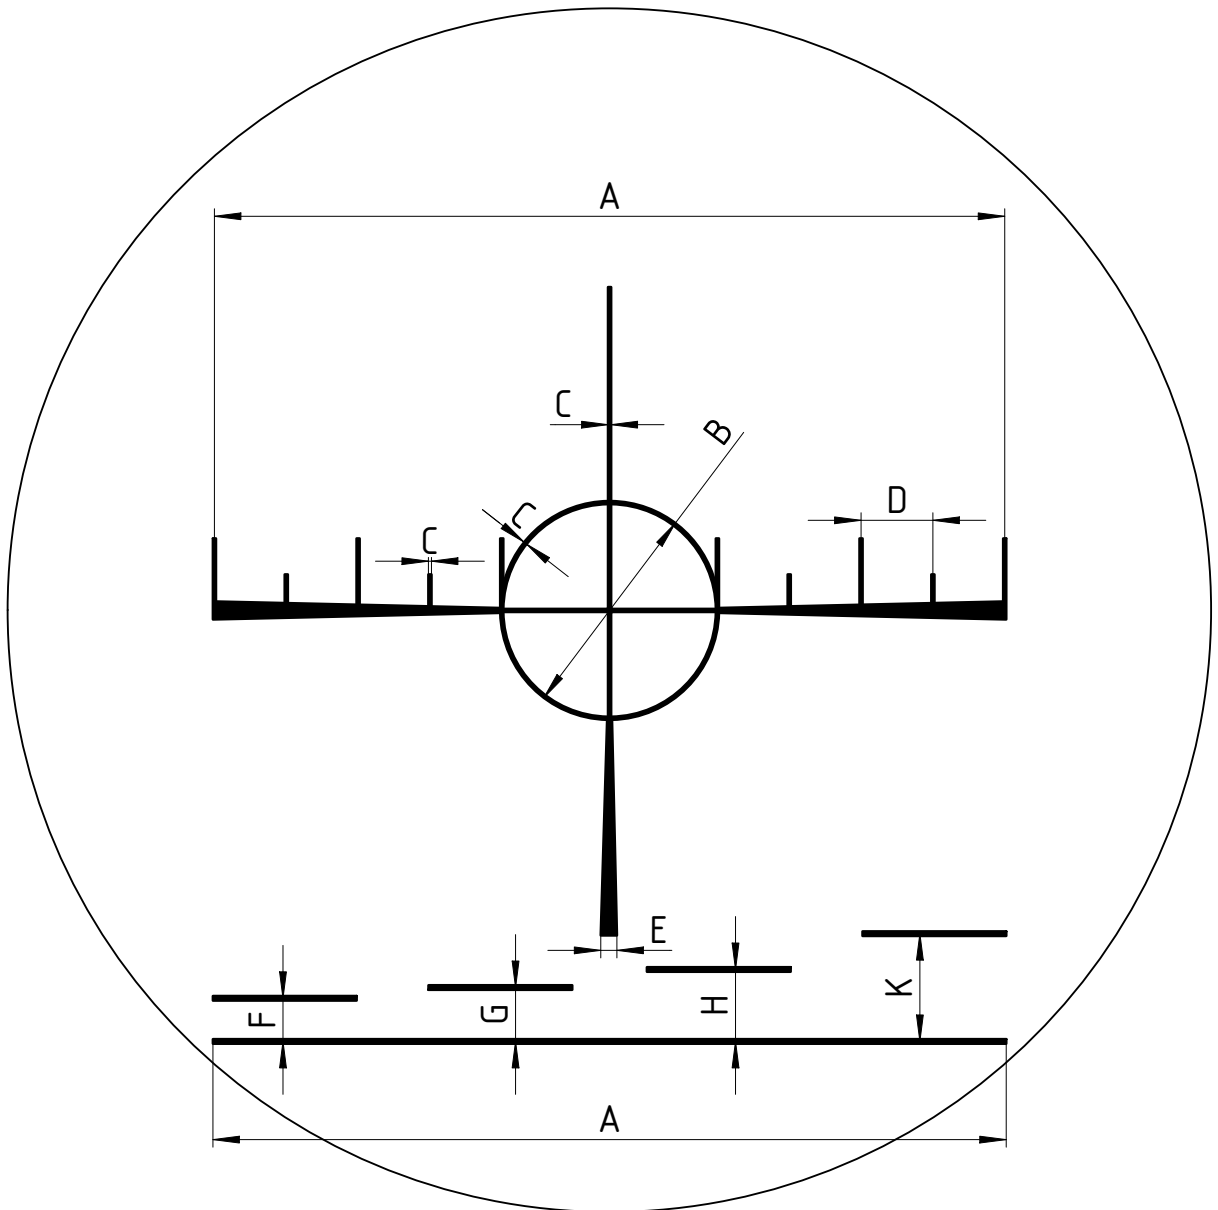

scope	10x42	scope type	36	focal plane	FFP
model	Schmidt-Bender-Datasheet-Bryant-FFP-10x42				

All rights reserved by Schmidt & Bender GmbH & Co. KG. No reproduction, distribution or unauthorized use of this document or any information contained herein may be made without the expressed written permission of Schmidt & Bender GmbH & Co. KG or its assignees.

coverages

unit	A	B	C	D	E
cm/100m	183.25	50.7	0.7	16.66	3.74
in/100yd	65.97	18.25	0.25	6	1.35
mrad	18.33	5.07	0.07	1.67	0.37

coverages

unit	F	G	H	K
cm/200m				50
cm/300m			50	
cm/400m		50		
cm/500m	50			

coverages

unit	F	G	H	K
in/200yd				18
in/300yd			18	
in/400yd		18		
in/500yd	18