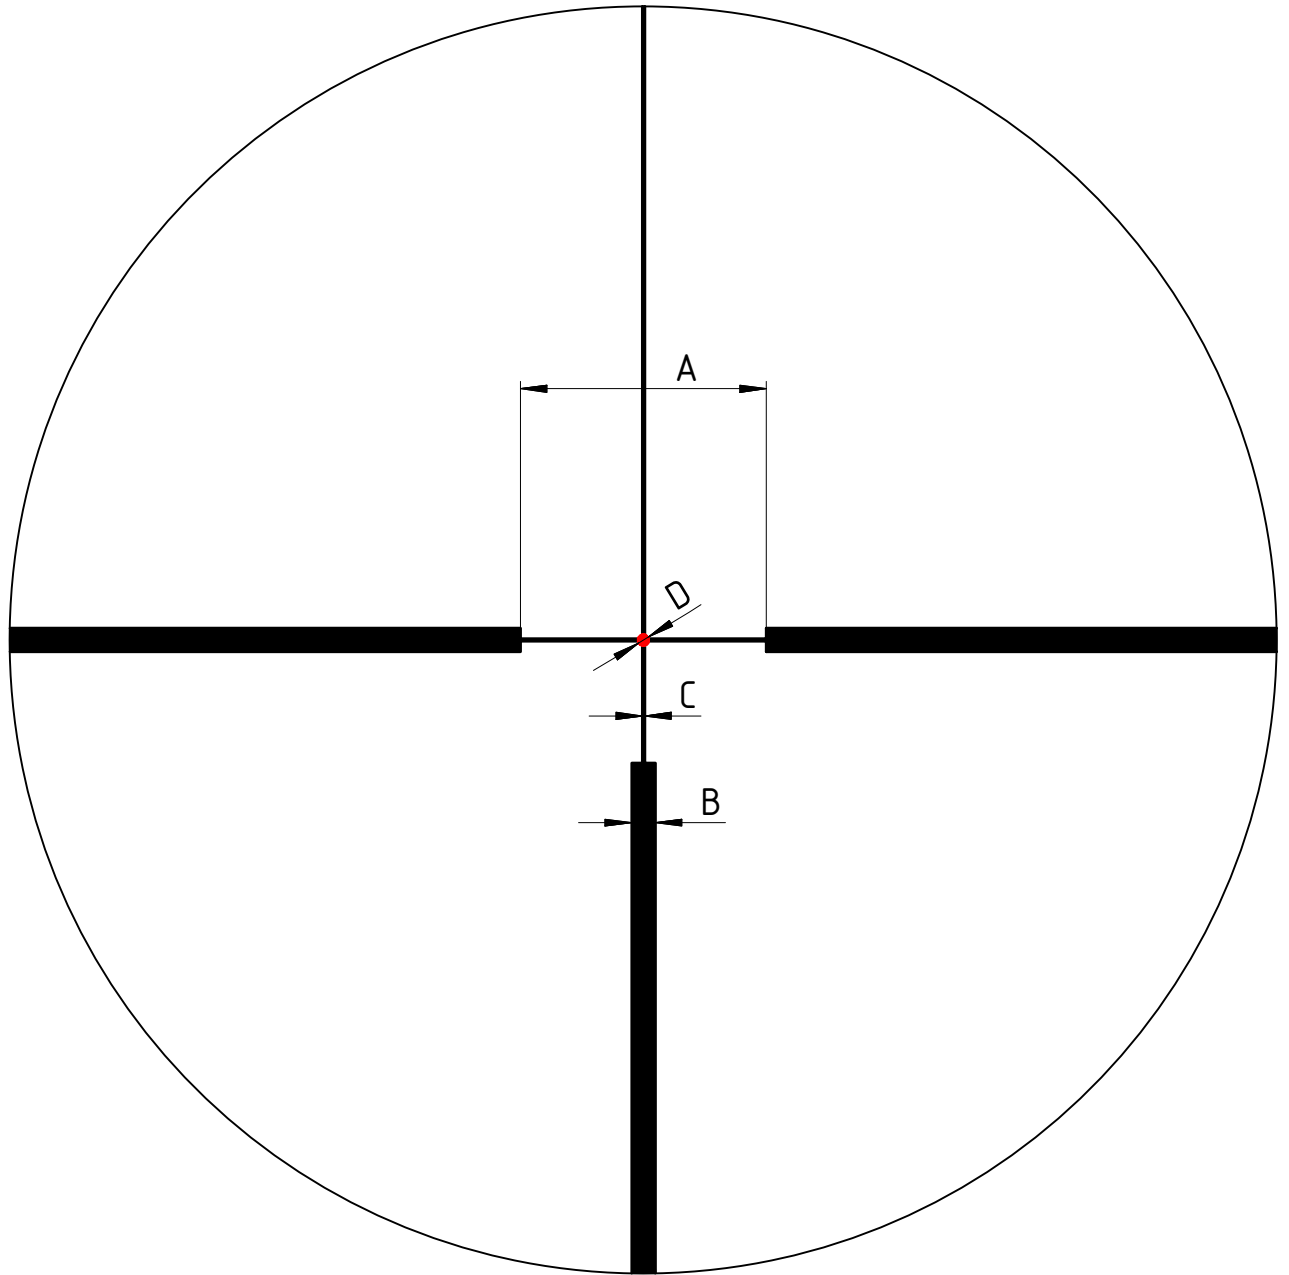

scope	2.5-13x56 Stratos	scope type	51	focal plane	FFP
model	Schmidt-Bender-Datasheet-FD4-FFP-2.5-13x56-Stratos				

All rights reserved by Schmidt & Bender GmbH & Co. KG. No reproduction, distribution or unauthorized use of this document or any information contained herein may be made without the expressed written permission of Schmidt & Bender GmbH & Co. KG or its assignees.

FD4

scope	2.5-13x56 Stratos	scope type	51	focal plane	FFP
model	Schmidt-Bender-Datasheet-FD4-FFP-2.5-13x56-Stratos				

All rights reserved by Schmidt & Bender GmbH & Co. KG. No reproduction, distribution or unauthorized use of this document or any information contained herein may be made without the expressed written permission of Schmidt & Bender GmbH & Co. KG or its assignees.