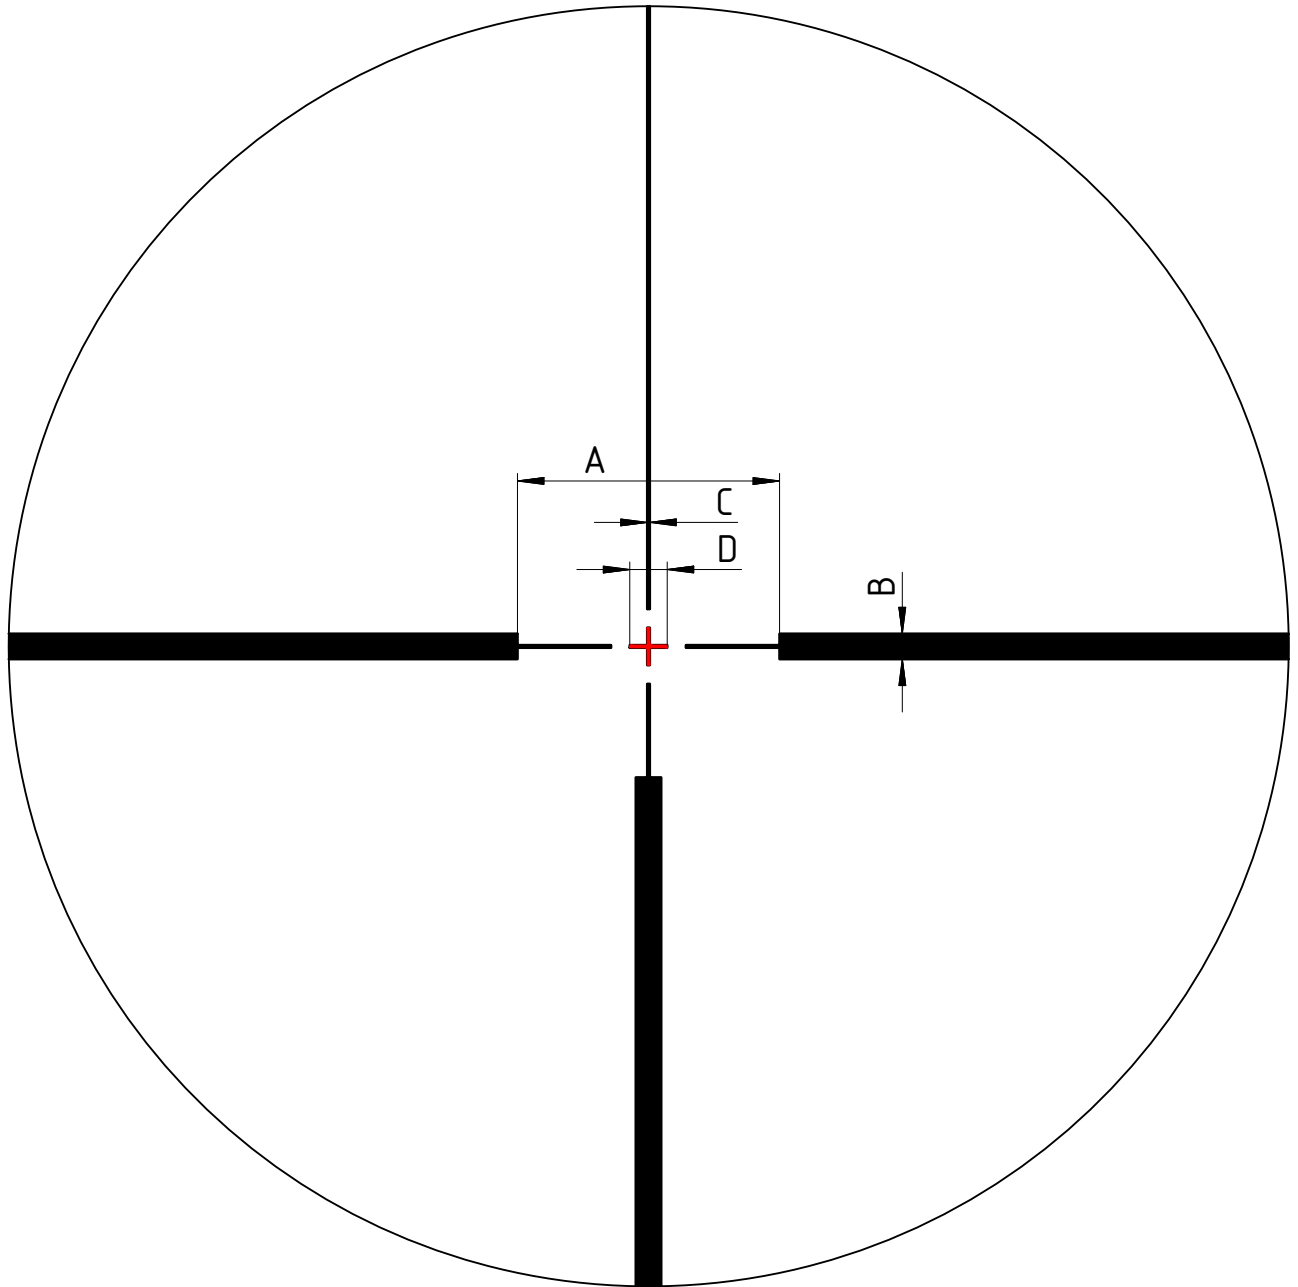

SCHMIDT  BENDER
GmbH & Co. KG
Am Grossacker 42
D-35444 Biebertal - Germany
tel. +49(0)6409/ 8115-0
fax. +49(0)6409/ 8115-11

reticle - data sheet

L4

page 1 of 3

revision 00

scope	4-16x56 Polar	scope type	55	focal plane	FFP
model	Schmidt-Bender-Datasheet-L4-FFP-4-16x56-Polar				

L4

scope	4-16x56 Polar	scope type	55	focal plane	FFP
model	Schmidt-Bender-Datasheet-L4-FFP-4-16x56-Polar				

All rights reserved by Schmidt & Bender GmbH & Co. KG. No reproduction, distribution or unauthorized use of this document or any information contained herein may be made without the expressed written permission of Schmidt & Bender GmbH & Co. KG or its assignees.

coverages

unit	A	B	C	D
cm/100m	70	6.8	0.68	10
in/100yd	25.2	2.4	0.24	3.59
mrad	7	0.68	0.07	1

scope	4-16x56 Polar	scope type	55	focal plane	FFP
model	Schmidt-Bender-Datasheet-L4-FFP-4-16x56-Polar				

All rights reserved by Schmidt & Bender GmbH & Co. KG. No reproduction, distribution or unauthorized use of this document or any information contained herein may be made without the expressed written permission of Schmidt & Bender GmbH & Co. KG or its assignees.