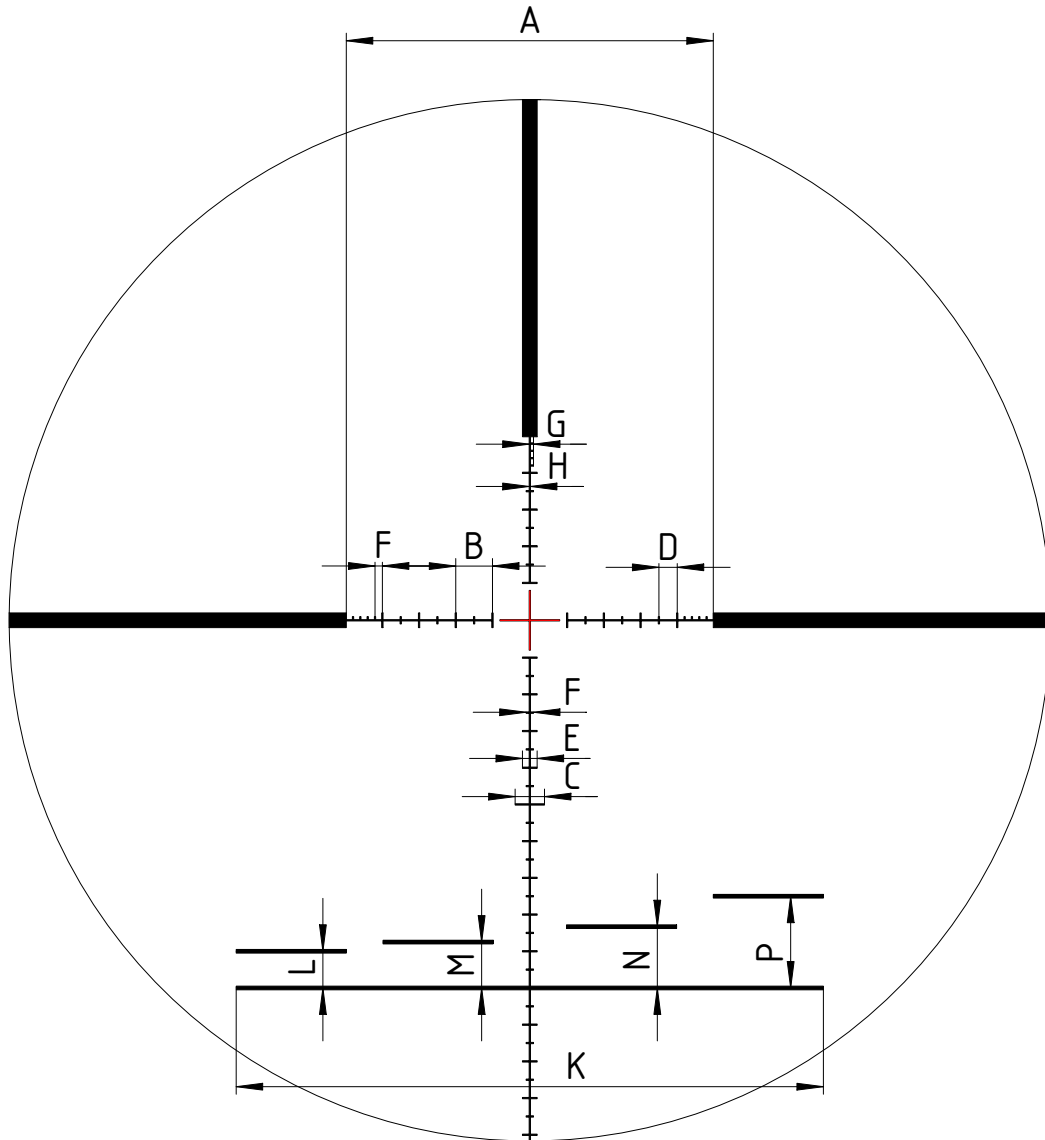

scope	3-12x50 PMII	scope type	44	focal plane	FFP
model	Schmidt-Bender-Datasheet-P4FL-FFP-3-12x50 PMII				

All rights reserved by Schmidt & Bender GmbH & Co. KG. No reproduction, distribution or unauthorized use of this document or any information contained herein may be made without the expressed written permission of Schmidt & Bender GmbH & Co. KG or its assignees.

coverages

unit	A	B	C	D	E	F	G	H	K
cm/100m	100	10	8	5	4	2	1	0.35	159
in/100yd	36	4	2.9	2	1.4	0.7	0	0.13	57
mrad	10	1	0.8	1	0.4	0.2	0	0.03	16

coverages

unit	L	M	N	P
cm/200m				50
cm/300m			50	
cm/400m		50		
cm/500m	50