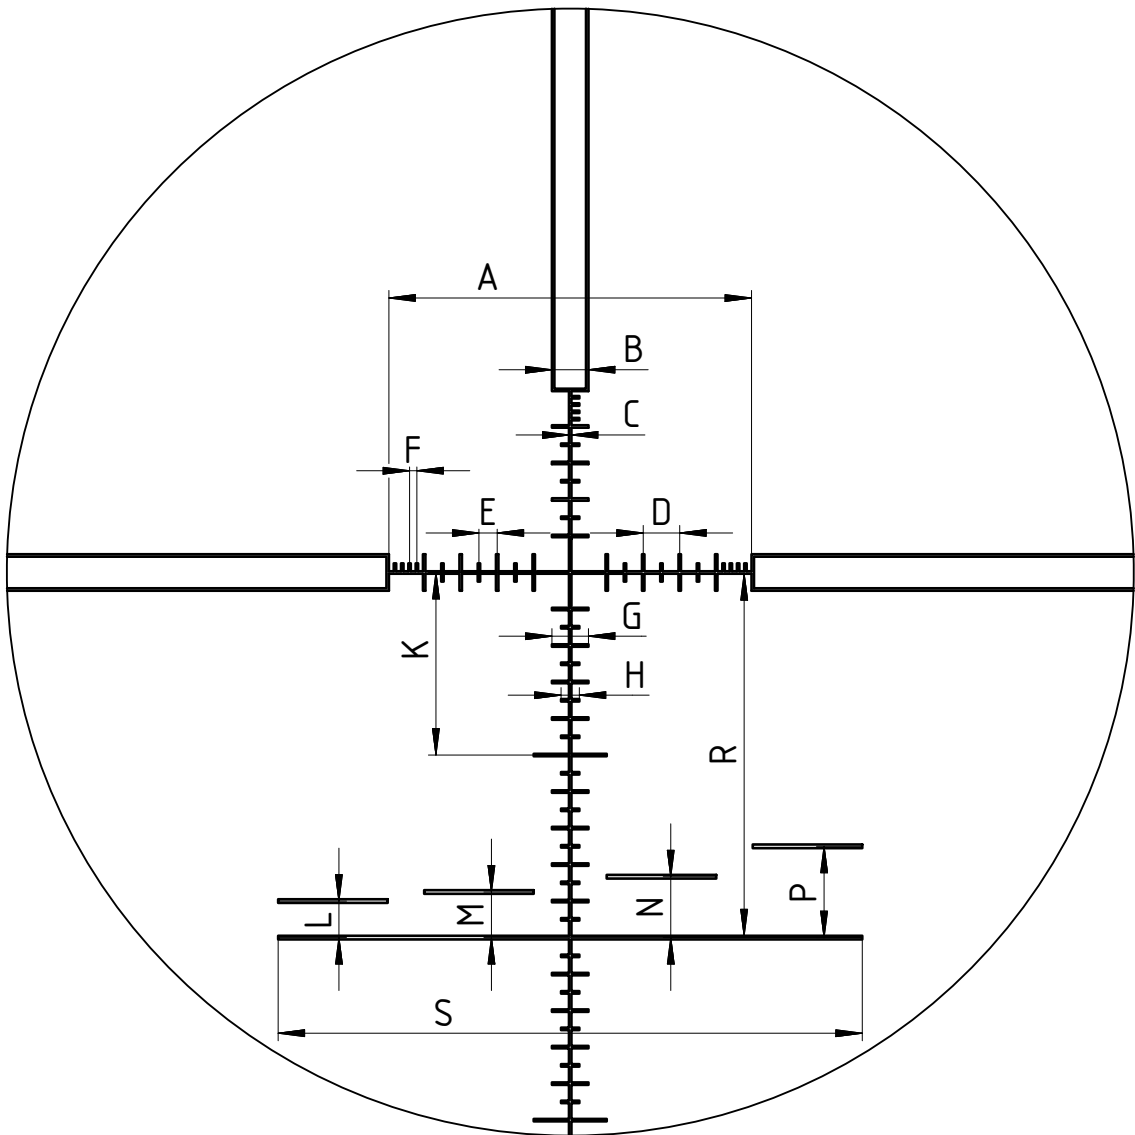

scope	5-25x56 PMII	scope type	77	focal plane	SFP
model	Schmidt-Bender-Datasheet-P4L-SFP-5-25x56 PMII				

All rights reserved by Schmidt & Bender GmbH & Co. KG. No reproduction, distribution or unauthorized use of this document or any information contained herein may be made without the expressed written permission of Schmidt & Bender GmbH & Co. KG or its assignees.

P4L

scope	5-25x56 PMII	scope type	77	focal plane	SFP
model	Schmidt-Bender-Datasheet-P4L-SFP-5-25x56 PMII				

All rights reserved by Schmidt & Bender GmbH & Co. KG. No reproduction, distribution or unauthorized use of this document or any information contained herein may be made without the expressed written permission of Schmidt & Bender GmbH & Co. KG or its assignees.

field of view at all magnification