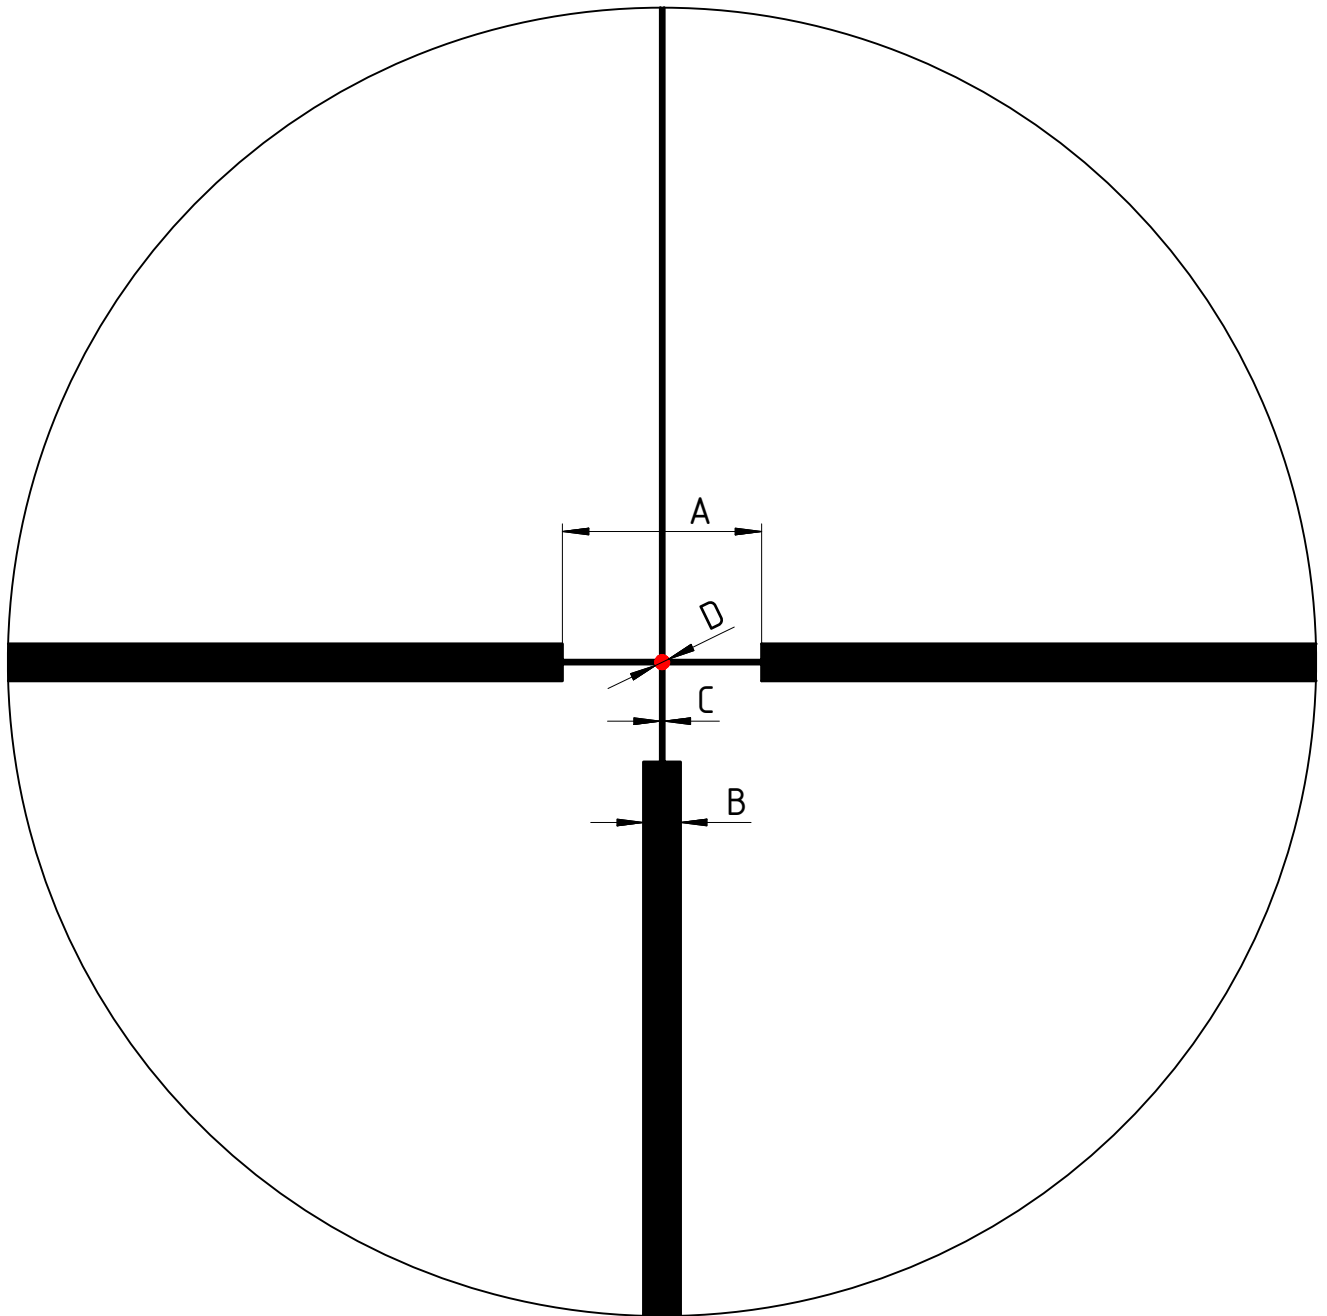

scope	1.5-8x42 Stratos	scope type	50	focal plane	FFP
model	Schmidt-Bender-Datasheet-FD4-FFP-1.5-8x42-Stratos				

All rights reserved by Schmidt & Bender GmbH & Co. KG. No reproduction, distribution or unauthorized use of this document or any information contained herein may be made without the expressed written permission of Schmidt & Bender GmbH & Co. KG or its assignees.

coverages

unit	A	B	C	D
cm/100m	70	13	1.3	5
in/100yd	25.2	4.68	0.47	1.8
mrad	7	1.3	0.13	0.5
MOA	24.06	4.47	0.45	1.72