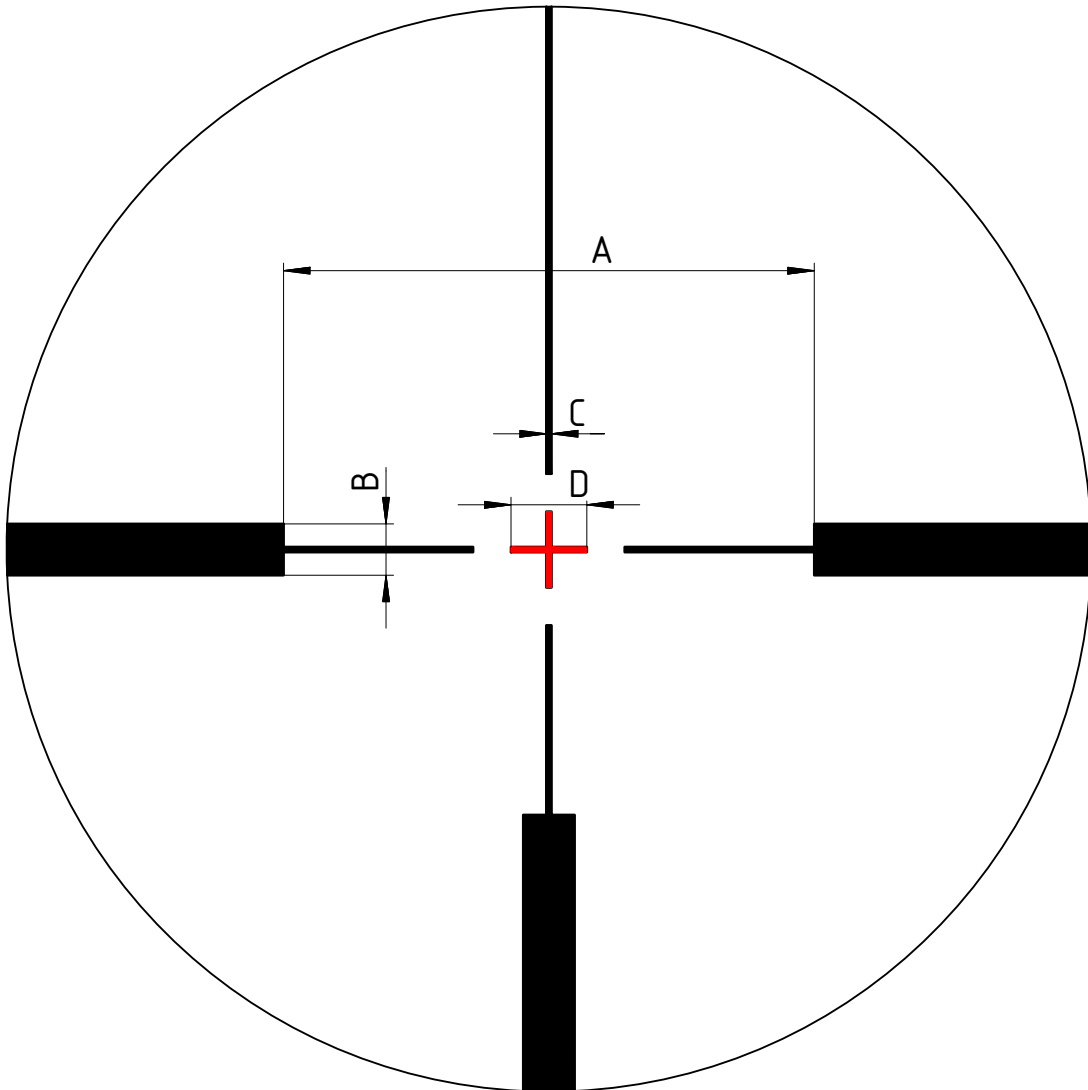

scope	3-12x54 Polar	scope type	53	focal plane	FFP
model	Schmidt-Bender-Datasheet-L4-FFP-3-12x54 Polar				

All rights reserved by Schmidt & Bender GmbH & Co. KG. No reproduction, distribution or unauthorized use of this document or any information contained herein may be made without the expressed written permission of Schmidt & Bender GmbH & Co. KG or its assignees.

coverages

unit	A	B	C	D
cm/100m	57.7	5.6	0.6	8.2
in/100yd	20.8	2	0.2	3
mrad	5.8	0.6	0.1	0.8