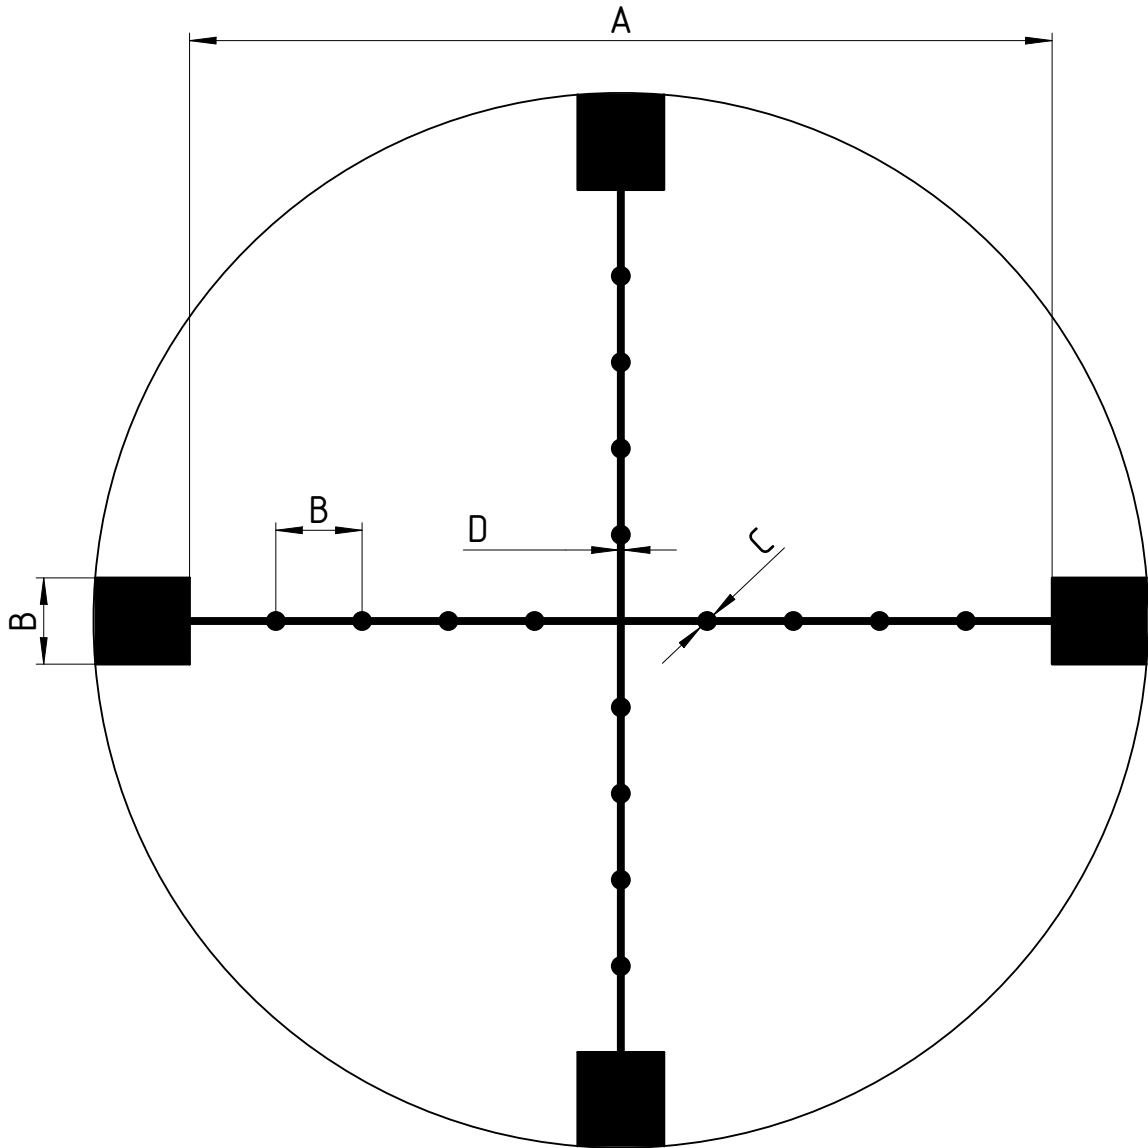

scope	10x42	scope type	36	focal plane	FFP
model	Schmidt-Bender-Datasheet-P3-MilDot-FFP-10x42-Klassik				

All rights reserved by Schmidt & Bender GmbH & Co. KG. No reproduction, distribution or unauthorized use of this document or any information contained herein may be made without the expressed written permission of Schmidt & Bender GmbH & Co. KG or its assignees.

coverages

unit	A	B	C	D
cm/100m	100	10	2	0.61
in/100yd	36	3.6	0.72	0.22
mrاد	10	1	0.2	0.06