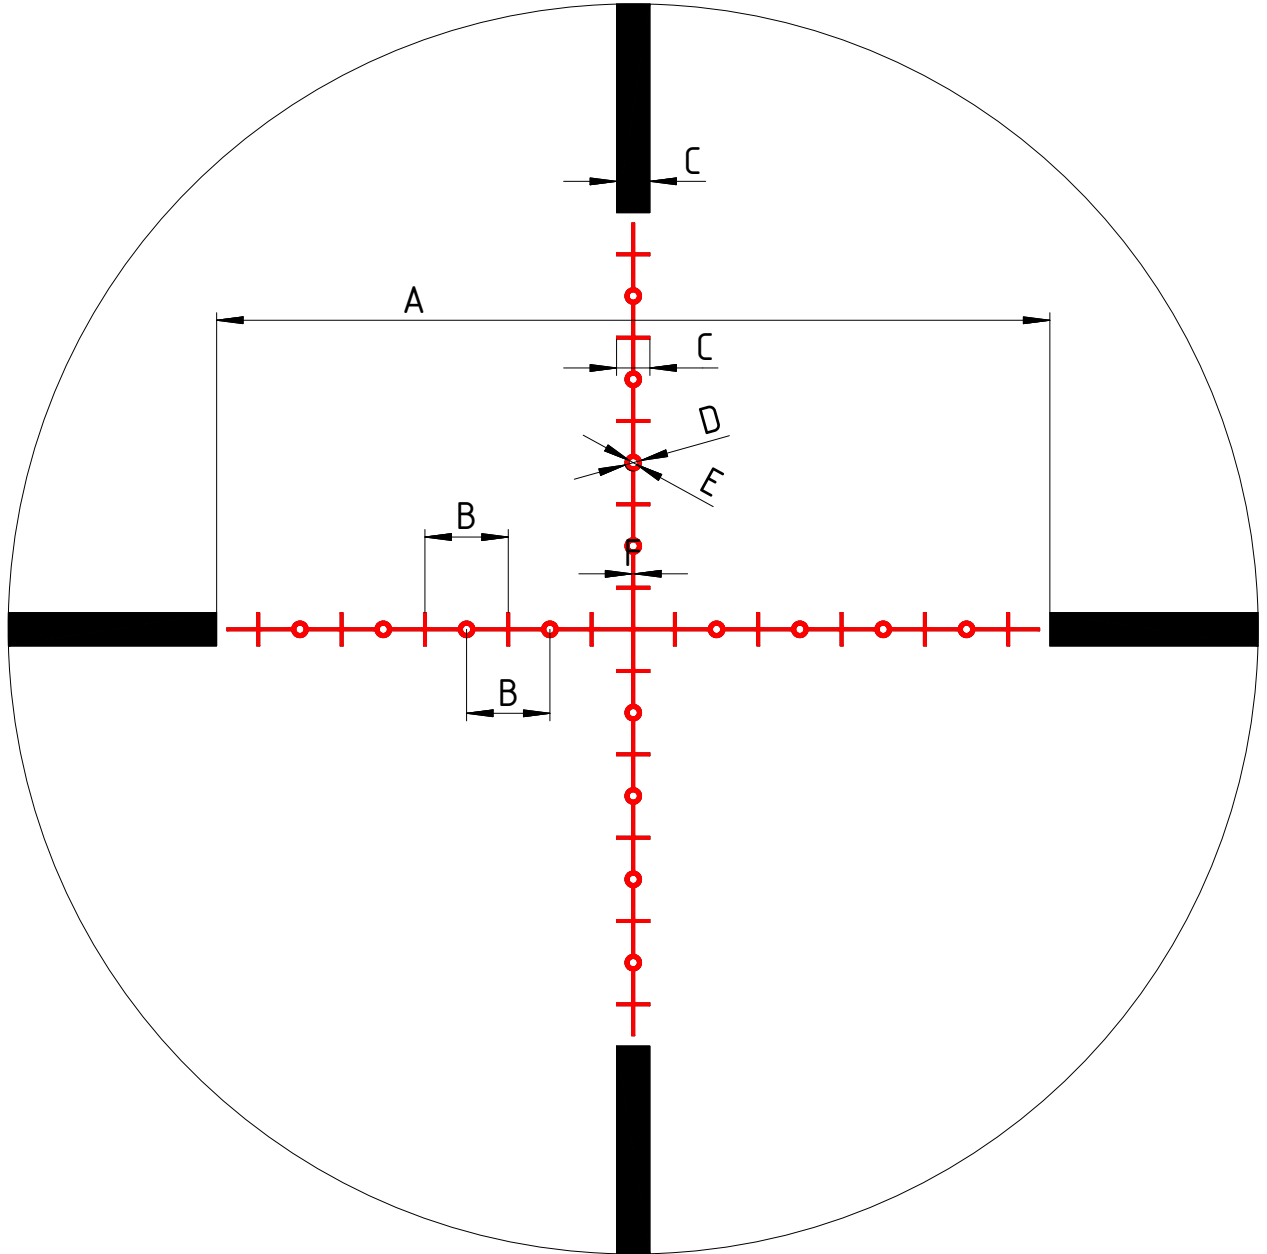

scope	5-25x56 PM II	scope type	77	focal plane	FFP
model	Schmidt-Bender-Datasheet-Klein-FFP-5-25x56-PMII				

All rights reserved by Schmidt & Bender GmbH & Co. KG. No reproduction, distribution or unauthorized use of this document or any information contained herein may be made without the expressed written permission of Schmidt & Bender GmbH & Co. KG or its assignees.

Klein

scope	5-25x56 PM II	scope type	77	focal plane	FFP
model	Schmidt-Bender-Datasheet-Klein-FFP-5-25x56-PMII				

All rights reserved by Schmidt & Bender GmbH & Co. KG. No reproduction, distribution or unauthorized use of this document or any information contained herein may be made without the expressed written permission of Schmidt & Bender GmbH & Co. KG or its assignees.

coverages

unit	A	B	C	D	E	F
cm/100m	100	10	4	2	1	0.35
in/100yd	36	3.6	1.44	0.72	0.36	0.13
mrad	10	1	0.4	0.2	0.1	0.04
MOA	34.38	3.44	1.38	0.69	0.34	0.12

scope	5-25x56 PM II	scope type	77	focal plane	FFP
model	Schmidt-Bender-Datasheet-Klein-FFP-5-25x56-PMII				

field of view at lowest magnification

field of view at highest magnification