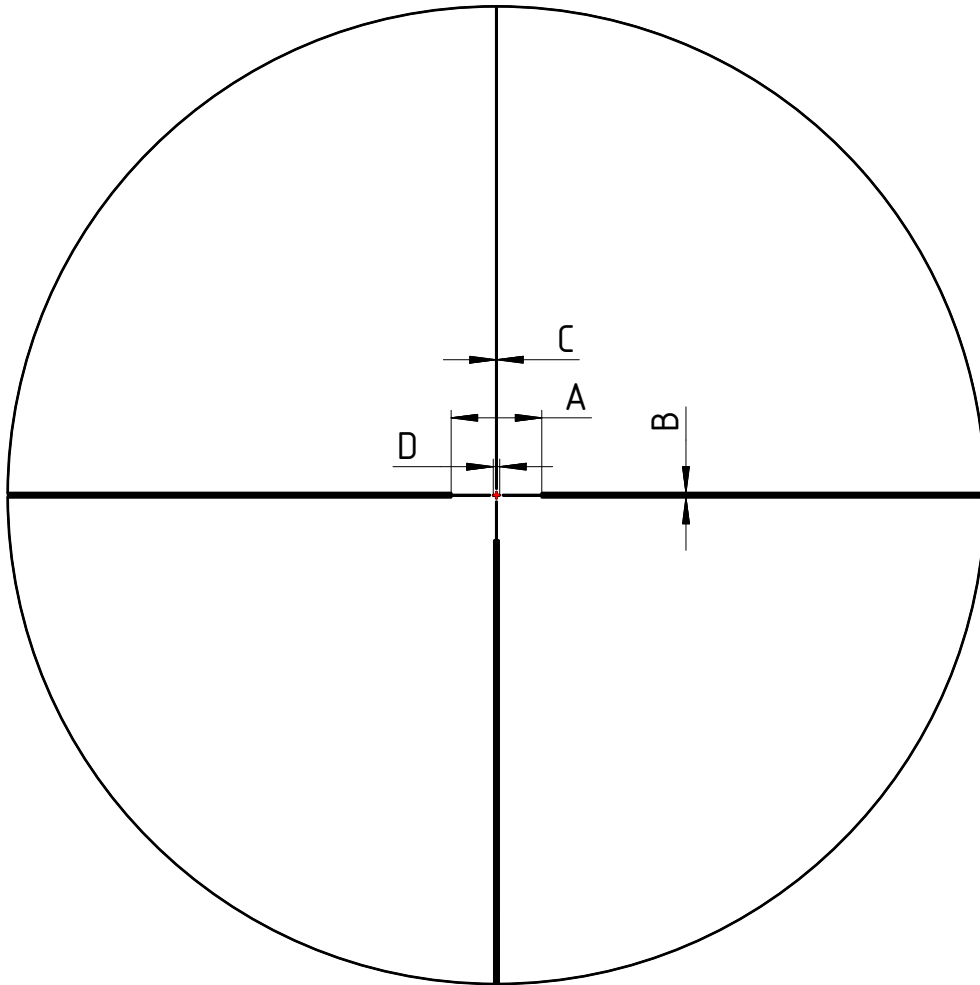

scope	2.5-10x50 Polar	scope type	53	focal plane	FFP
model	Schmidt-Bender-Datasheet-L7-FFP-2,5-10x50 Polar				

All rights reserved by Schmidt & Bender GmbH & Co. KG. No reproduction, distribution or unauthorized use of this document or any information contained herein may be made without the expressed written permission of Schmidt & Bender GmbH & Co. KG or its assignees.

L7

scope	2.5-10x50 Polar	scope type	53	focal plane	FFP
model	Schmidt-Bender-Datasheet-L7-FFP-2,5-10x50 Polar				

All rights reserved by Schmidt & Bender GmbH & Co. KG. No reproduction, distribution or unauthorized use of this document or any information contained herein may be made without the expressed written permission of Schmidt & Bender GmbH & Co. KG or its assignees.

coverages

unit	A	B	C	D
cm/100m	140	6.8	0.68	10
inch/100yrd	50.4	2.4	0.24	3.59
mrاد	14	0.68	0.07	1

scope	2.5-10x50 Polar	scope type	53	focal plane	FFP
model	Schmidt-Bender-Datasheet-L7-FFP-2,5-10x50 Polar				

field of view at lowest magnification

field of view at highest magnification