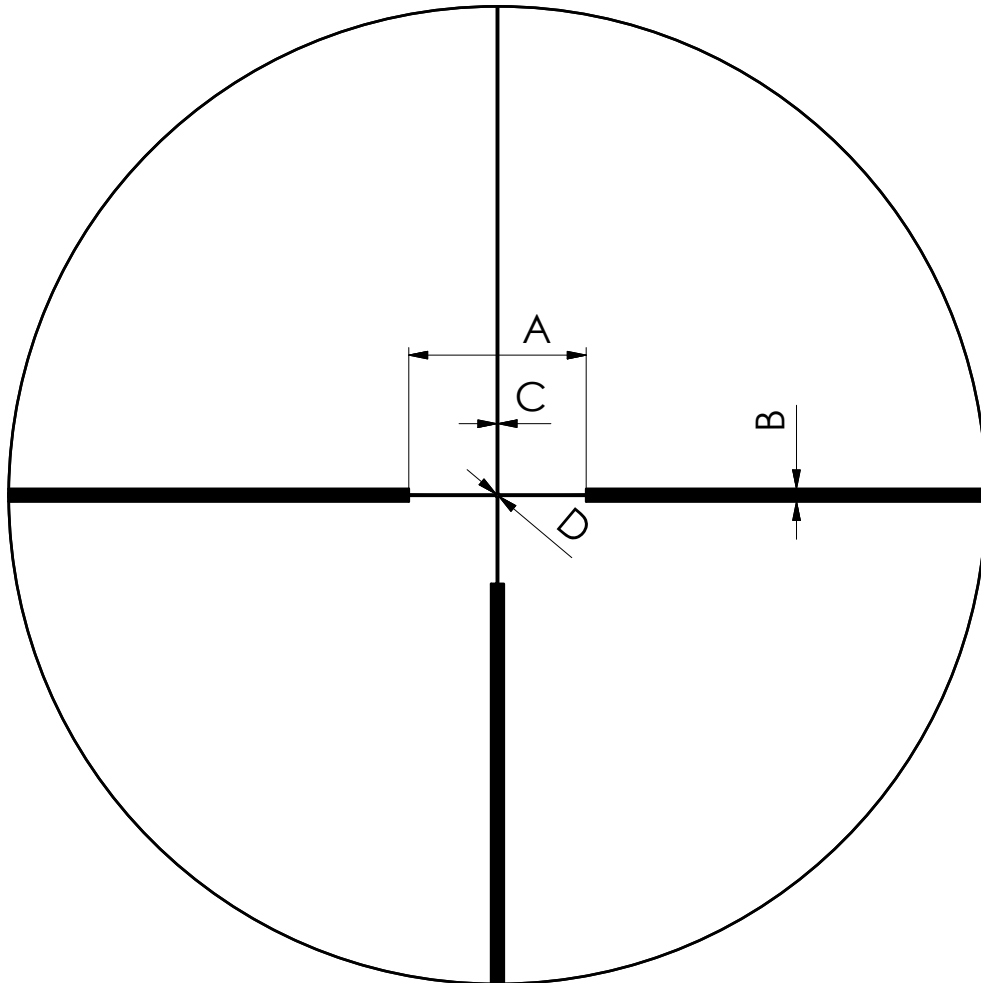

scope	4-16x56 Polar	scope type	55	focal plane	SFP
model	Schmidt-Bender-Datasheet-D4-SFP-4-16x56-Polar				

All rights reserved by Schmidt & Bender GmbH & Co. KG. No reproduction, distribution or unauthorized use of this document or any information contained herein may be made without the expressed written permission of Schmidt & Bender GmbH & Co. KG or its assignees.

D4

scope	4-16x56 Polar	scope type	55	focal plane	SFP
model	Schmidt-Bender-Datasheet-D4-SFP-4-16x56-Polar				

All rights reserved by Schmidt & Bender GmbH & Co. KG. No reproduction, distribution or unauthorized use of this document or any information contained herein may be made without the expressed written permission of Schmidt & Bender GmbH & Co. KG or its assignees.