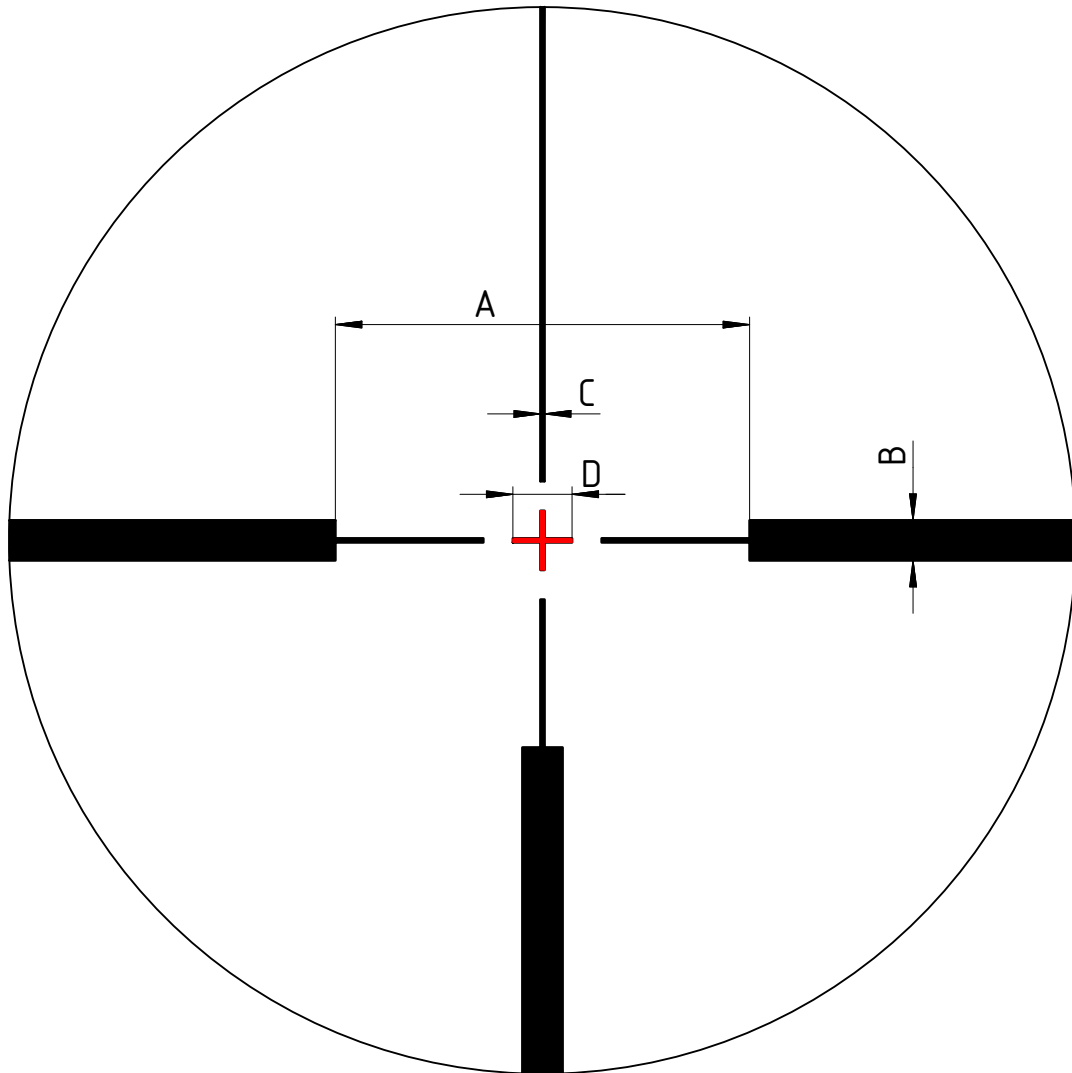

SCHMIDT  BENDER
GmbH & Co. KG
Am Grossacker 42
D-35444 Biebertal - Germany
tel. +49(0)6409/ 8115-0
fax. +49(0)6409/ 8115-11

reticle - data sheet

L4

page 1 of 3

revision 00

scope	2,5-10x50 Polar	scope type	53	focal plane	FFP
model	Schmidt-Bender-Datasheet-L4-FFP-2,5-10x50 Polar				

L4

scope	2,5-10x50 Polar	scope type	53	focal plane	FFP
model	Schmidt-Bender-Datasheet-L4-FFP-2,5-10x50 Polar				

All rights reserved by Schmidt & Bender GmbH & Co. KG. No reproduction, distribution or unauthorized use of this document or any information contained herein may be made without the expressed written permission of Schmidt & Bender GmbH & Co. KG or its assignees.

coverages

unit	A	B	C	D
cm/100m	70	6.77	0.68	10
in/100yd	25.2	2.44	0.24	3.6
mrad	7	0.68	0.07	1

scope	2,5-10x50 Polar	scope type	53	focal plane	FFP
model	Schmidt-Bender-Datasheet-L4-FFP-2,5-10x50 Polar				