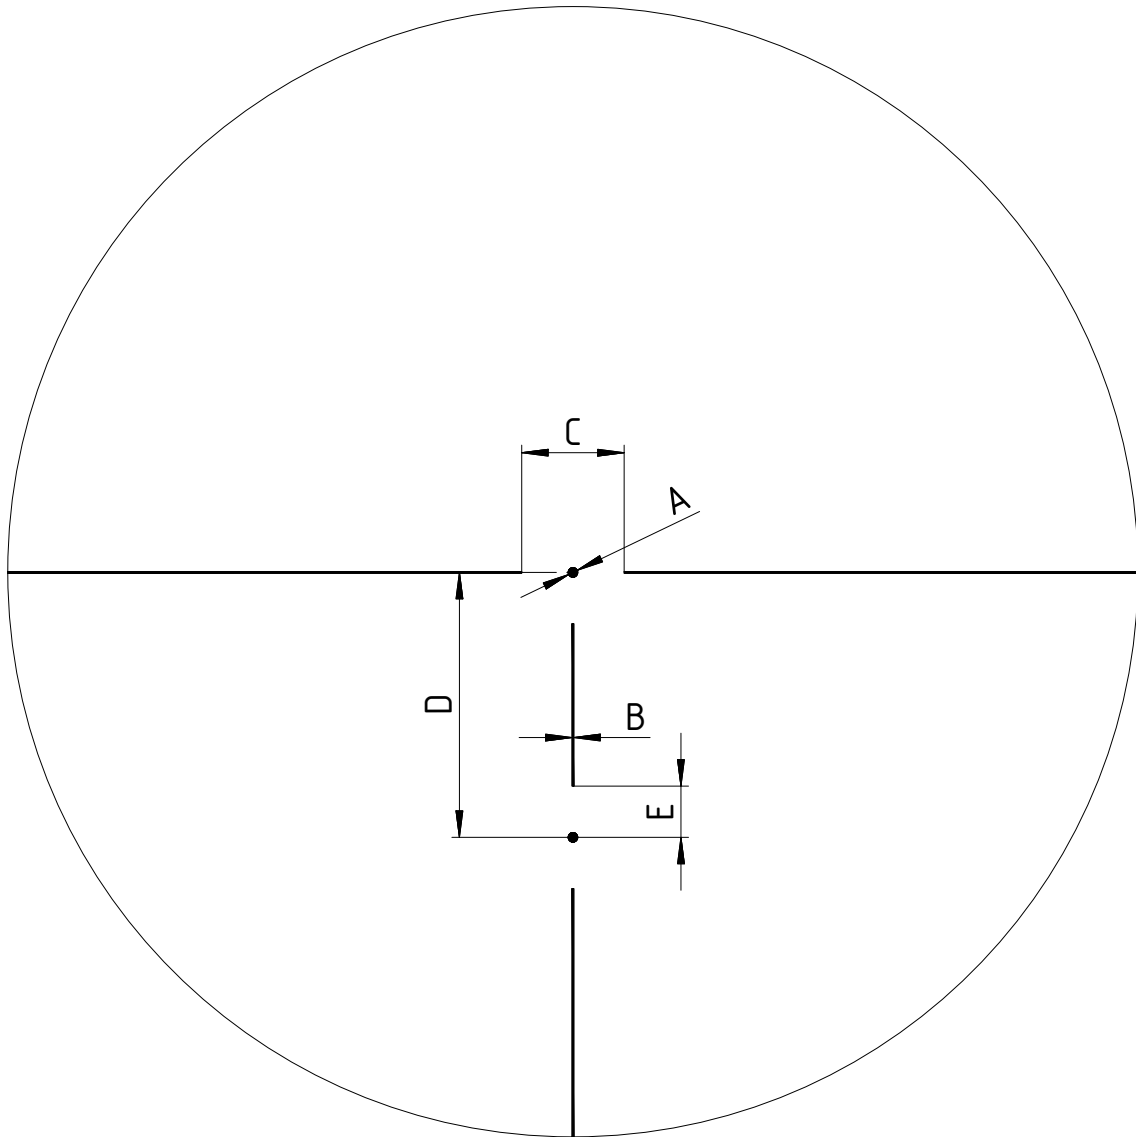

scope	12-50x56 PM II	scope type	78	focal plane	SFP
model	Schmidt-Bender-Datasheet-Sport-SFP-12-50x56-PMII				

All rights reserved by Schmidt & Bender GmbH & Co. KG. No reproduction, distribution or unauthorized use of this document or any information contained herein may be made without the expressed written permission of Schmidt & Bender GmbH & Co. KG or its assignees.

coverages

unit	A	B	C	D	E	magnif.
cm/100m	0.55	0.1	5.8	15	2.9	50
in/100yd	0.2	0.04	2.09	5.4	1.04	50
mrاد	0.06	0.01	0.58	1.5	0.29	50
MOA	0.19	0.03	1.99	5.16	1	50
cm/100m	1.09	0.2	11.6	30	5.8	25
in/100yd	0.39	0.07	4.18	10.8	2.09	25
mrاد	0.11	0.02	1.16	3	0.58	25
MOA	0.38	0.07	3.99	10.31	1.99	25
cm/100m	2.17	0.4	23.02	59.55	11.51	12
in/100yd	0.78	0.14	8.29	21.44	4.14	12
mrاد	0.22	0.04	2.3	5.96	1.15	12
MOA	0.74	0.14	7.92	20.47	3.96	12