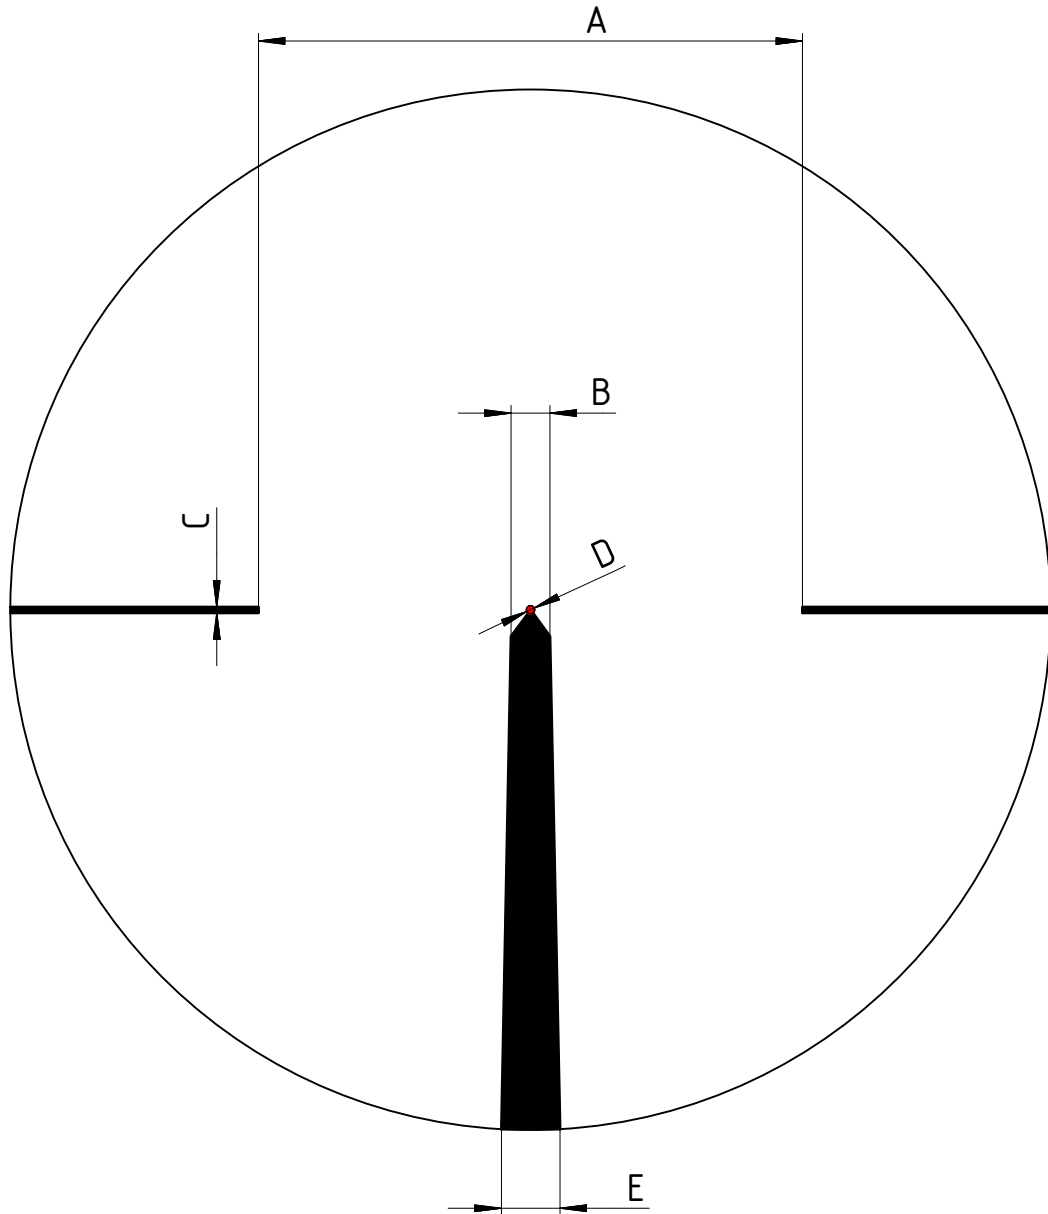

scope	1,1-4x24 Zenith	scope type	76	focal plane	SFP
model	Schmidt-Bender-Datasheet-FD2-SFP-1,1-4x24 Zenith				

All rights reserved by Schmidt & Bender GmbH & Co. KG. No reproduction, distribution or unauthorized use of this document or any information contained herein may be made without the expressed written permission of Schmidt & Bender GmbH & Co. KG or its assignees.

coverages

unit	A	B	C	D	E	magnif.
cm/100m	519	37	5.6	7.6	56	1,1x
in/100yd	187	13.4	2	2.7	20.2	1,1x
mrad	52	3.7	0.6	0.8	5.6	1,1x
cm/100m	143	10	1.5	2	15	4x
in/100yd	51	3.7	0.6	0.8	5.5	4x
mrad	14	1	0.2	0.2	1.5	4x
cm/100m	286	20	3	4	31	2x
in/100yd	103	7.4	1.1	1.5	11.1	2x
mrad	29	2	0.3	0.4	3.1	2x