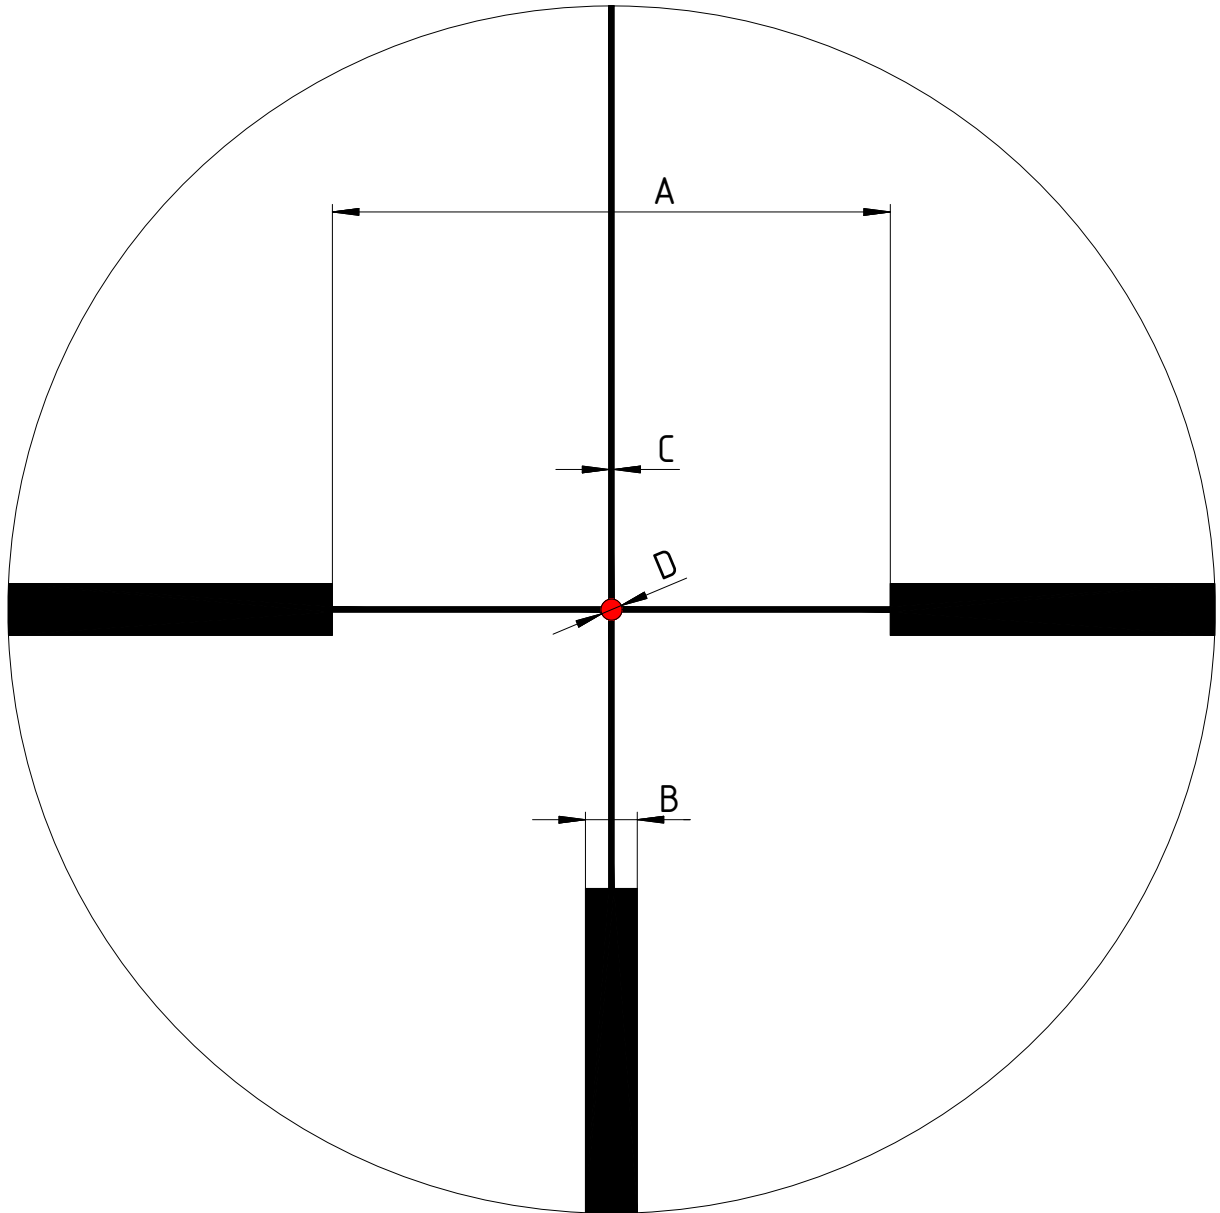

scope	1,5-8x42 Stratos	scope type	50	focal plane	FFP
model	Schmidt-Bender-Datasheet-FD7-FFP-1,5-8x42 Stratos				

All rights reserved by Schmidt & Bender GmbH & Co. KG. No reproduction, distribution or unauthorized use of this document or any information contained herein may be made without the expressed written permission of Schmidt & Bender GmbH & Co. KG or its assignees.

coverages

unit	A	B	C	D
cm/100m	140	13	1.3	5.3
in/100yd	50.4	4.68	0.47	1.9
mrad	14	1.3	0.13	0.5